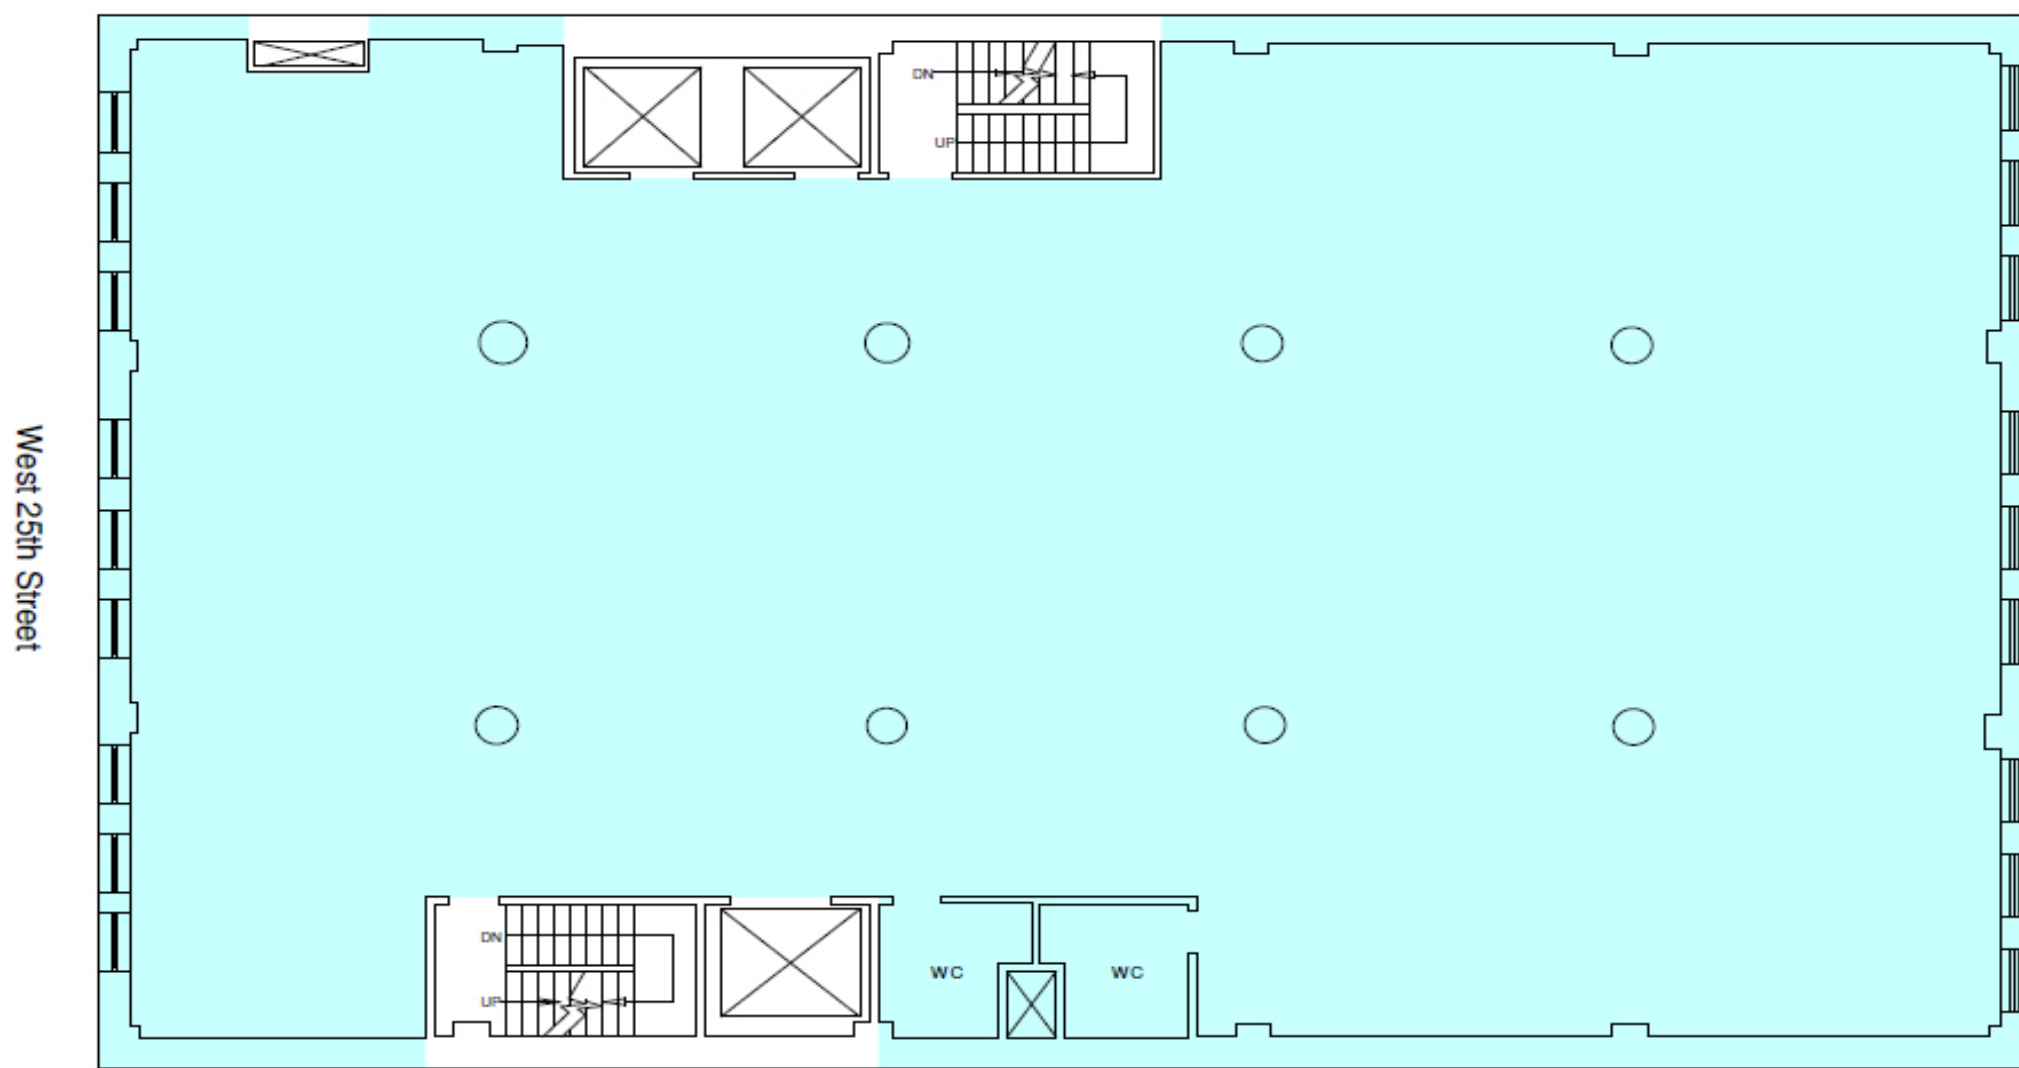

1- 212- 249- 1550

KOEPEL ROSEN

40 East 69th Street

New York, NY 10021

mkoepfel@koepfelrosen.com

152 West 25th Street

Typical Floor Plan

For more information call
1- 212- 249- 1550
KOEPEL ROSEN
40 East 69th Street
New York, NY 10021
mkoeppe@koeppelrosen.com