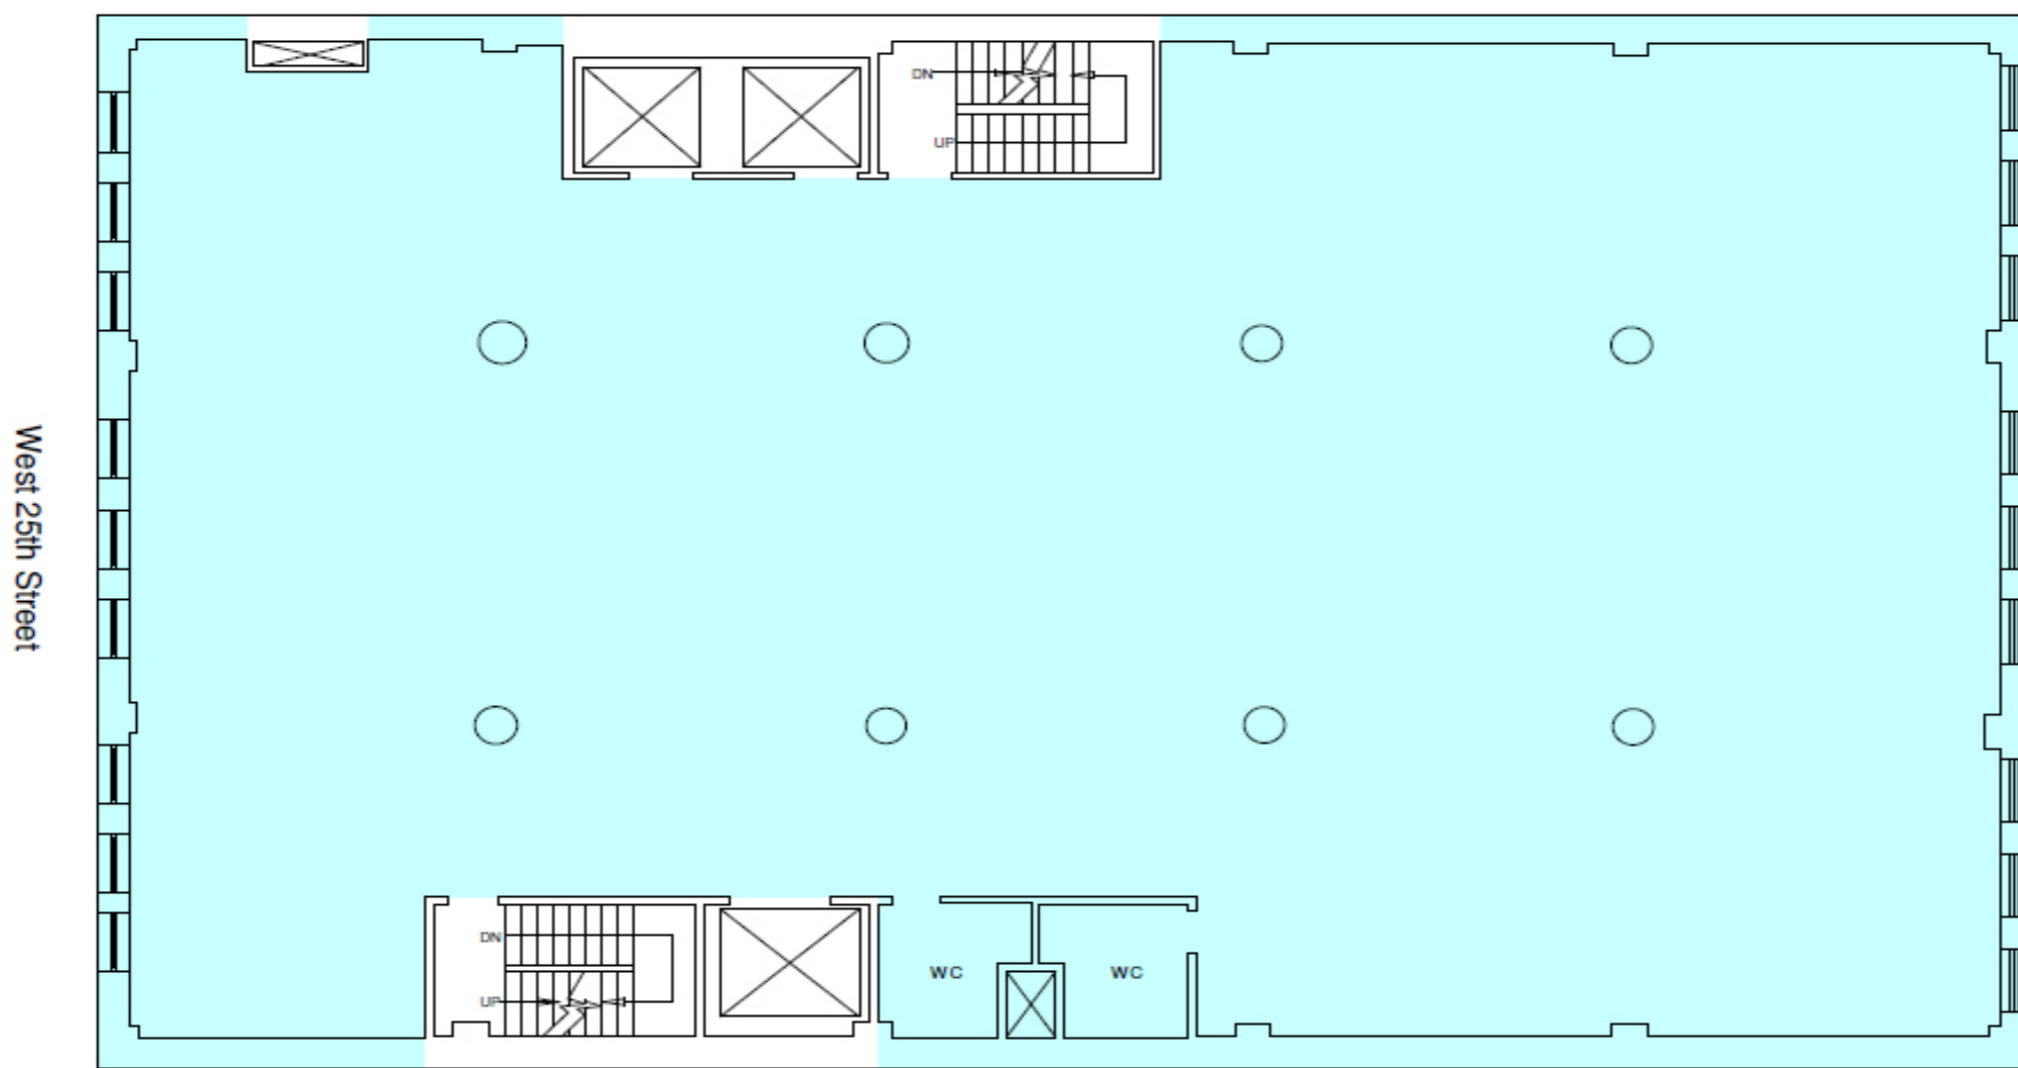

1- 212- 249- 1550

KOEPEL ROSEN

40 East 69th Street

New York, NY 10021

mkoepfel@koeppelrosen.com

152 West 25th Street

Typical Floor Plan

For more information call
1- 212- 249- 1550
KOEPEL ROSEN
40 East 69th Street
New York, NY 10021
mkoeppe@koeppe Rosen.com