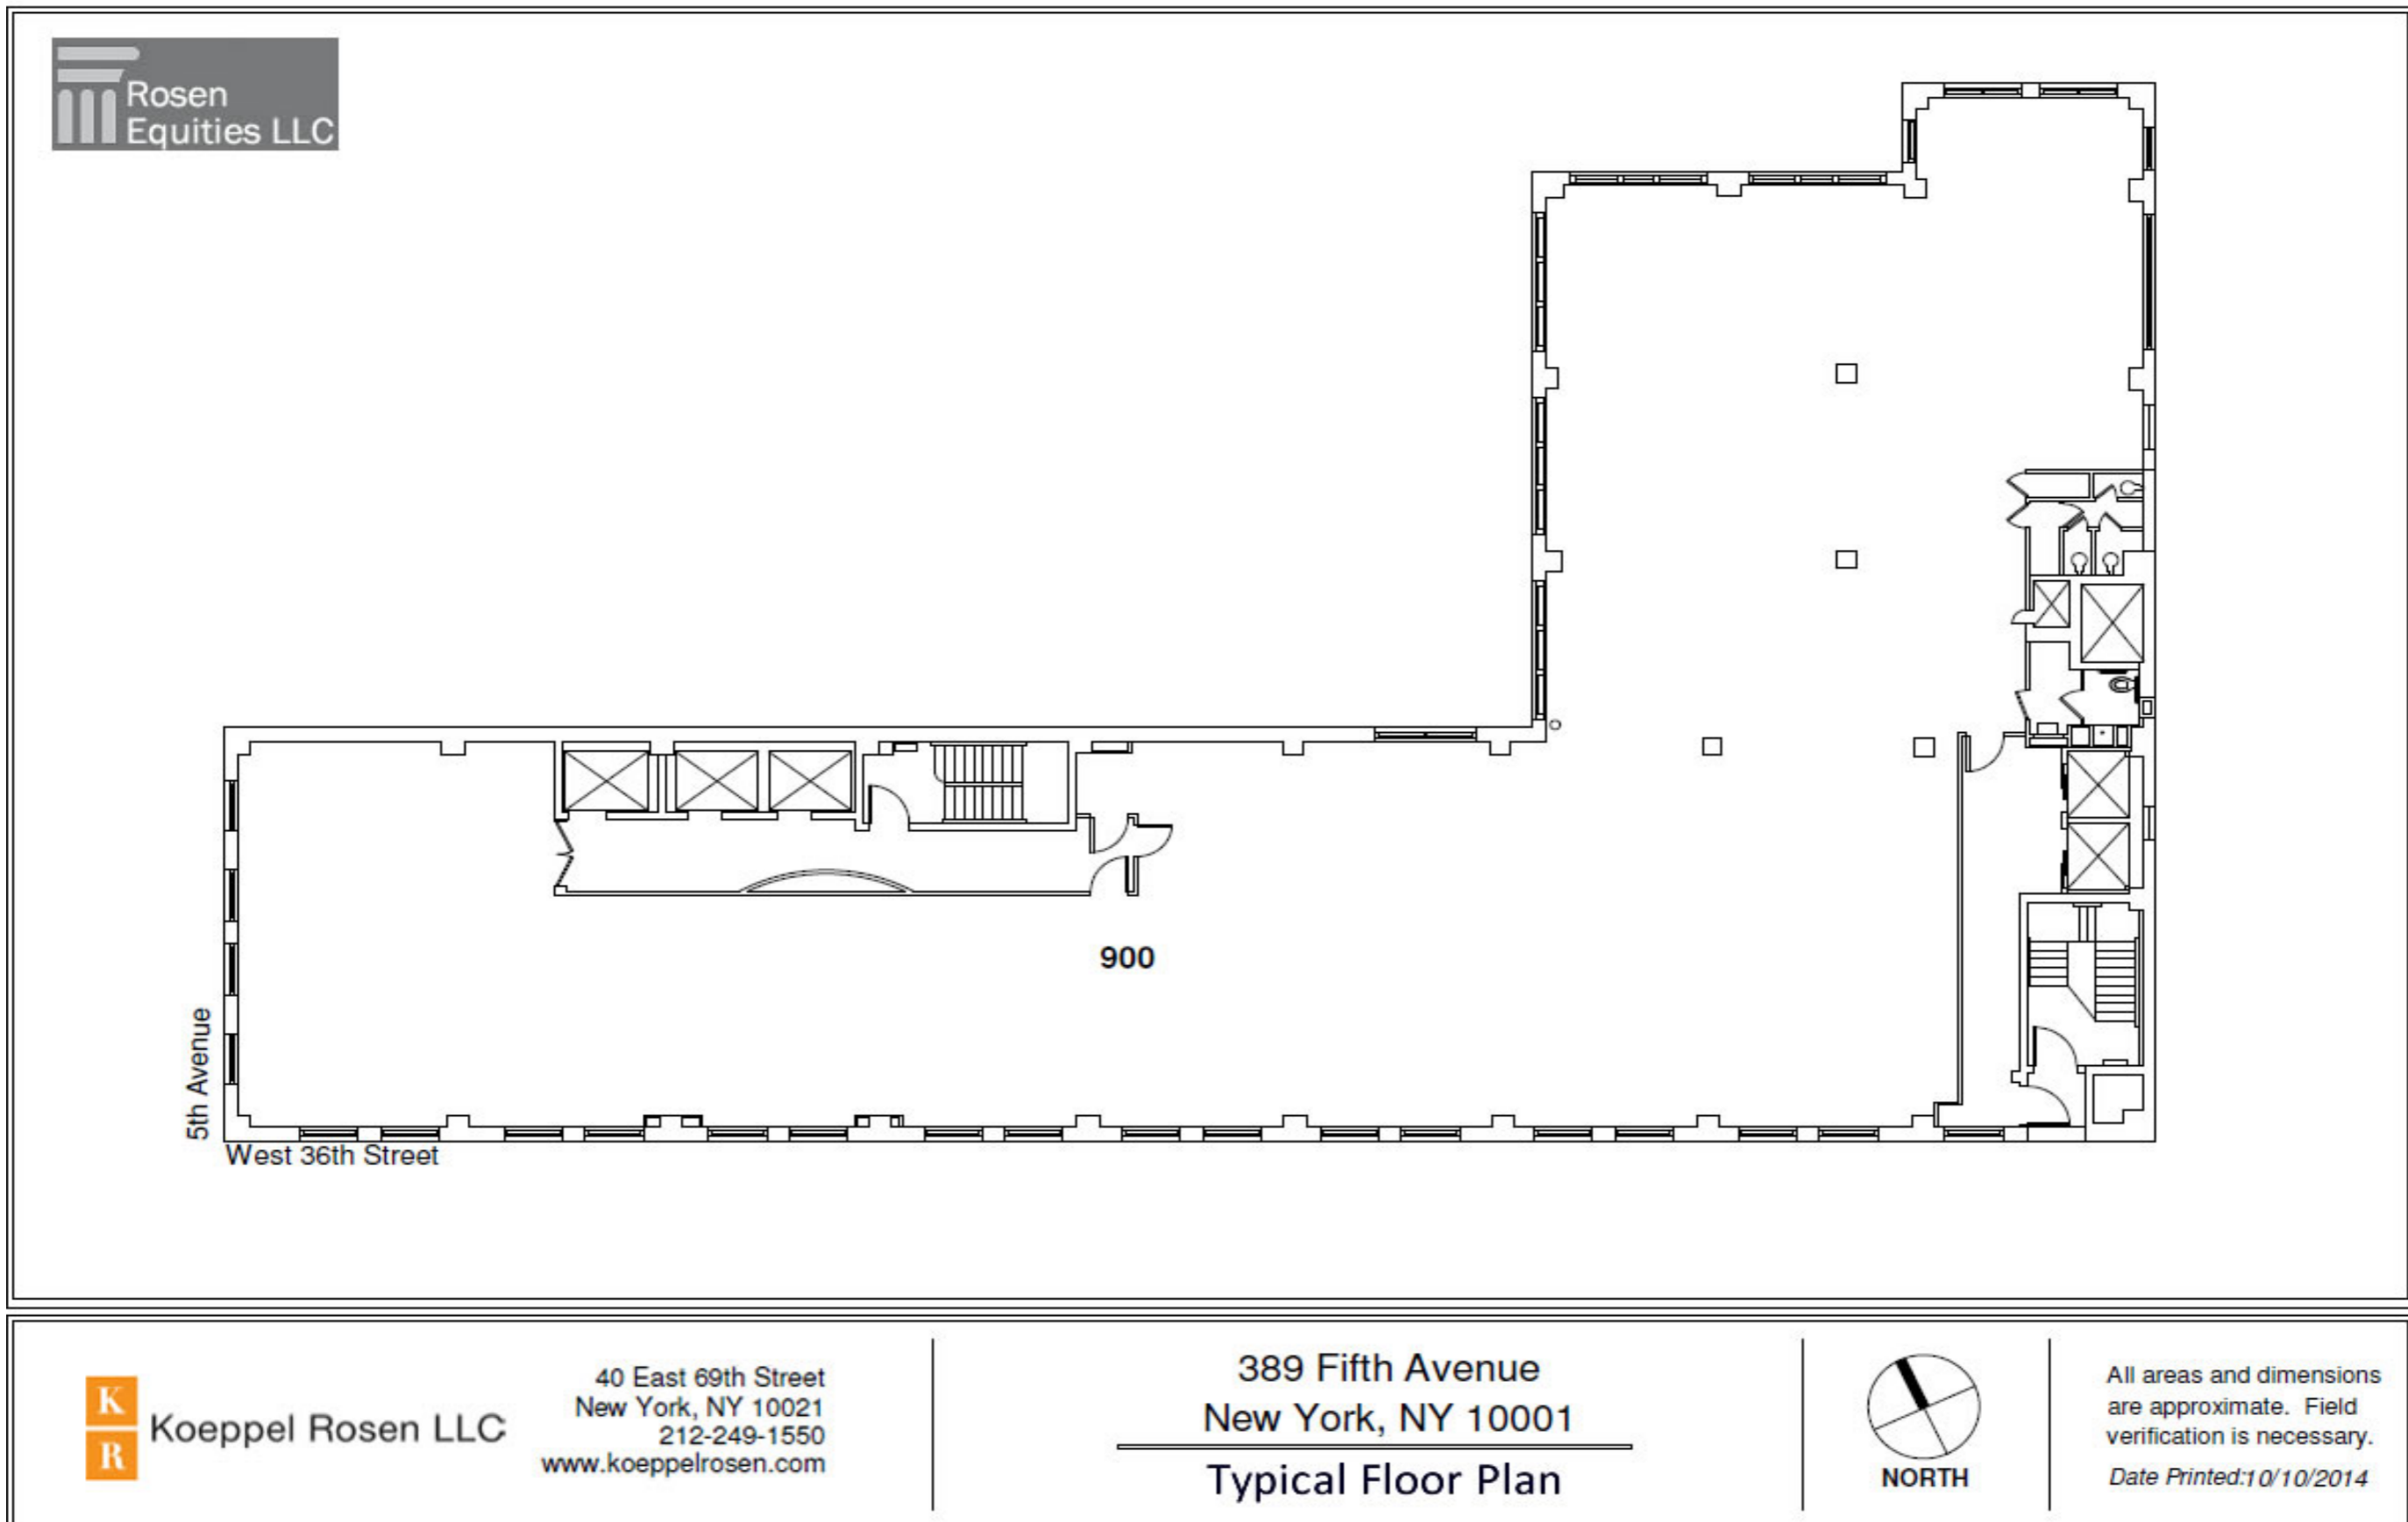

389 FIFTH AVE, New York, NY 10016

For more information call
1-212-249-1550
KOEPEL ROSEN
40 East 69th Street
New York, NY 10021
dkoeppel@koeppelrosen.com