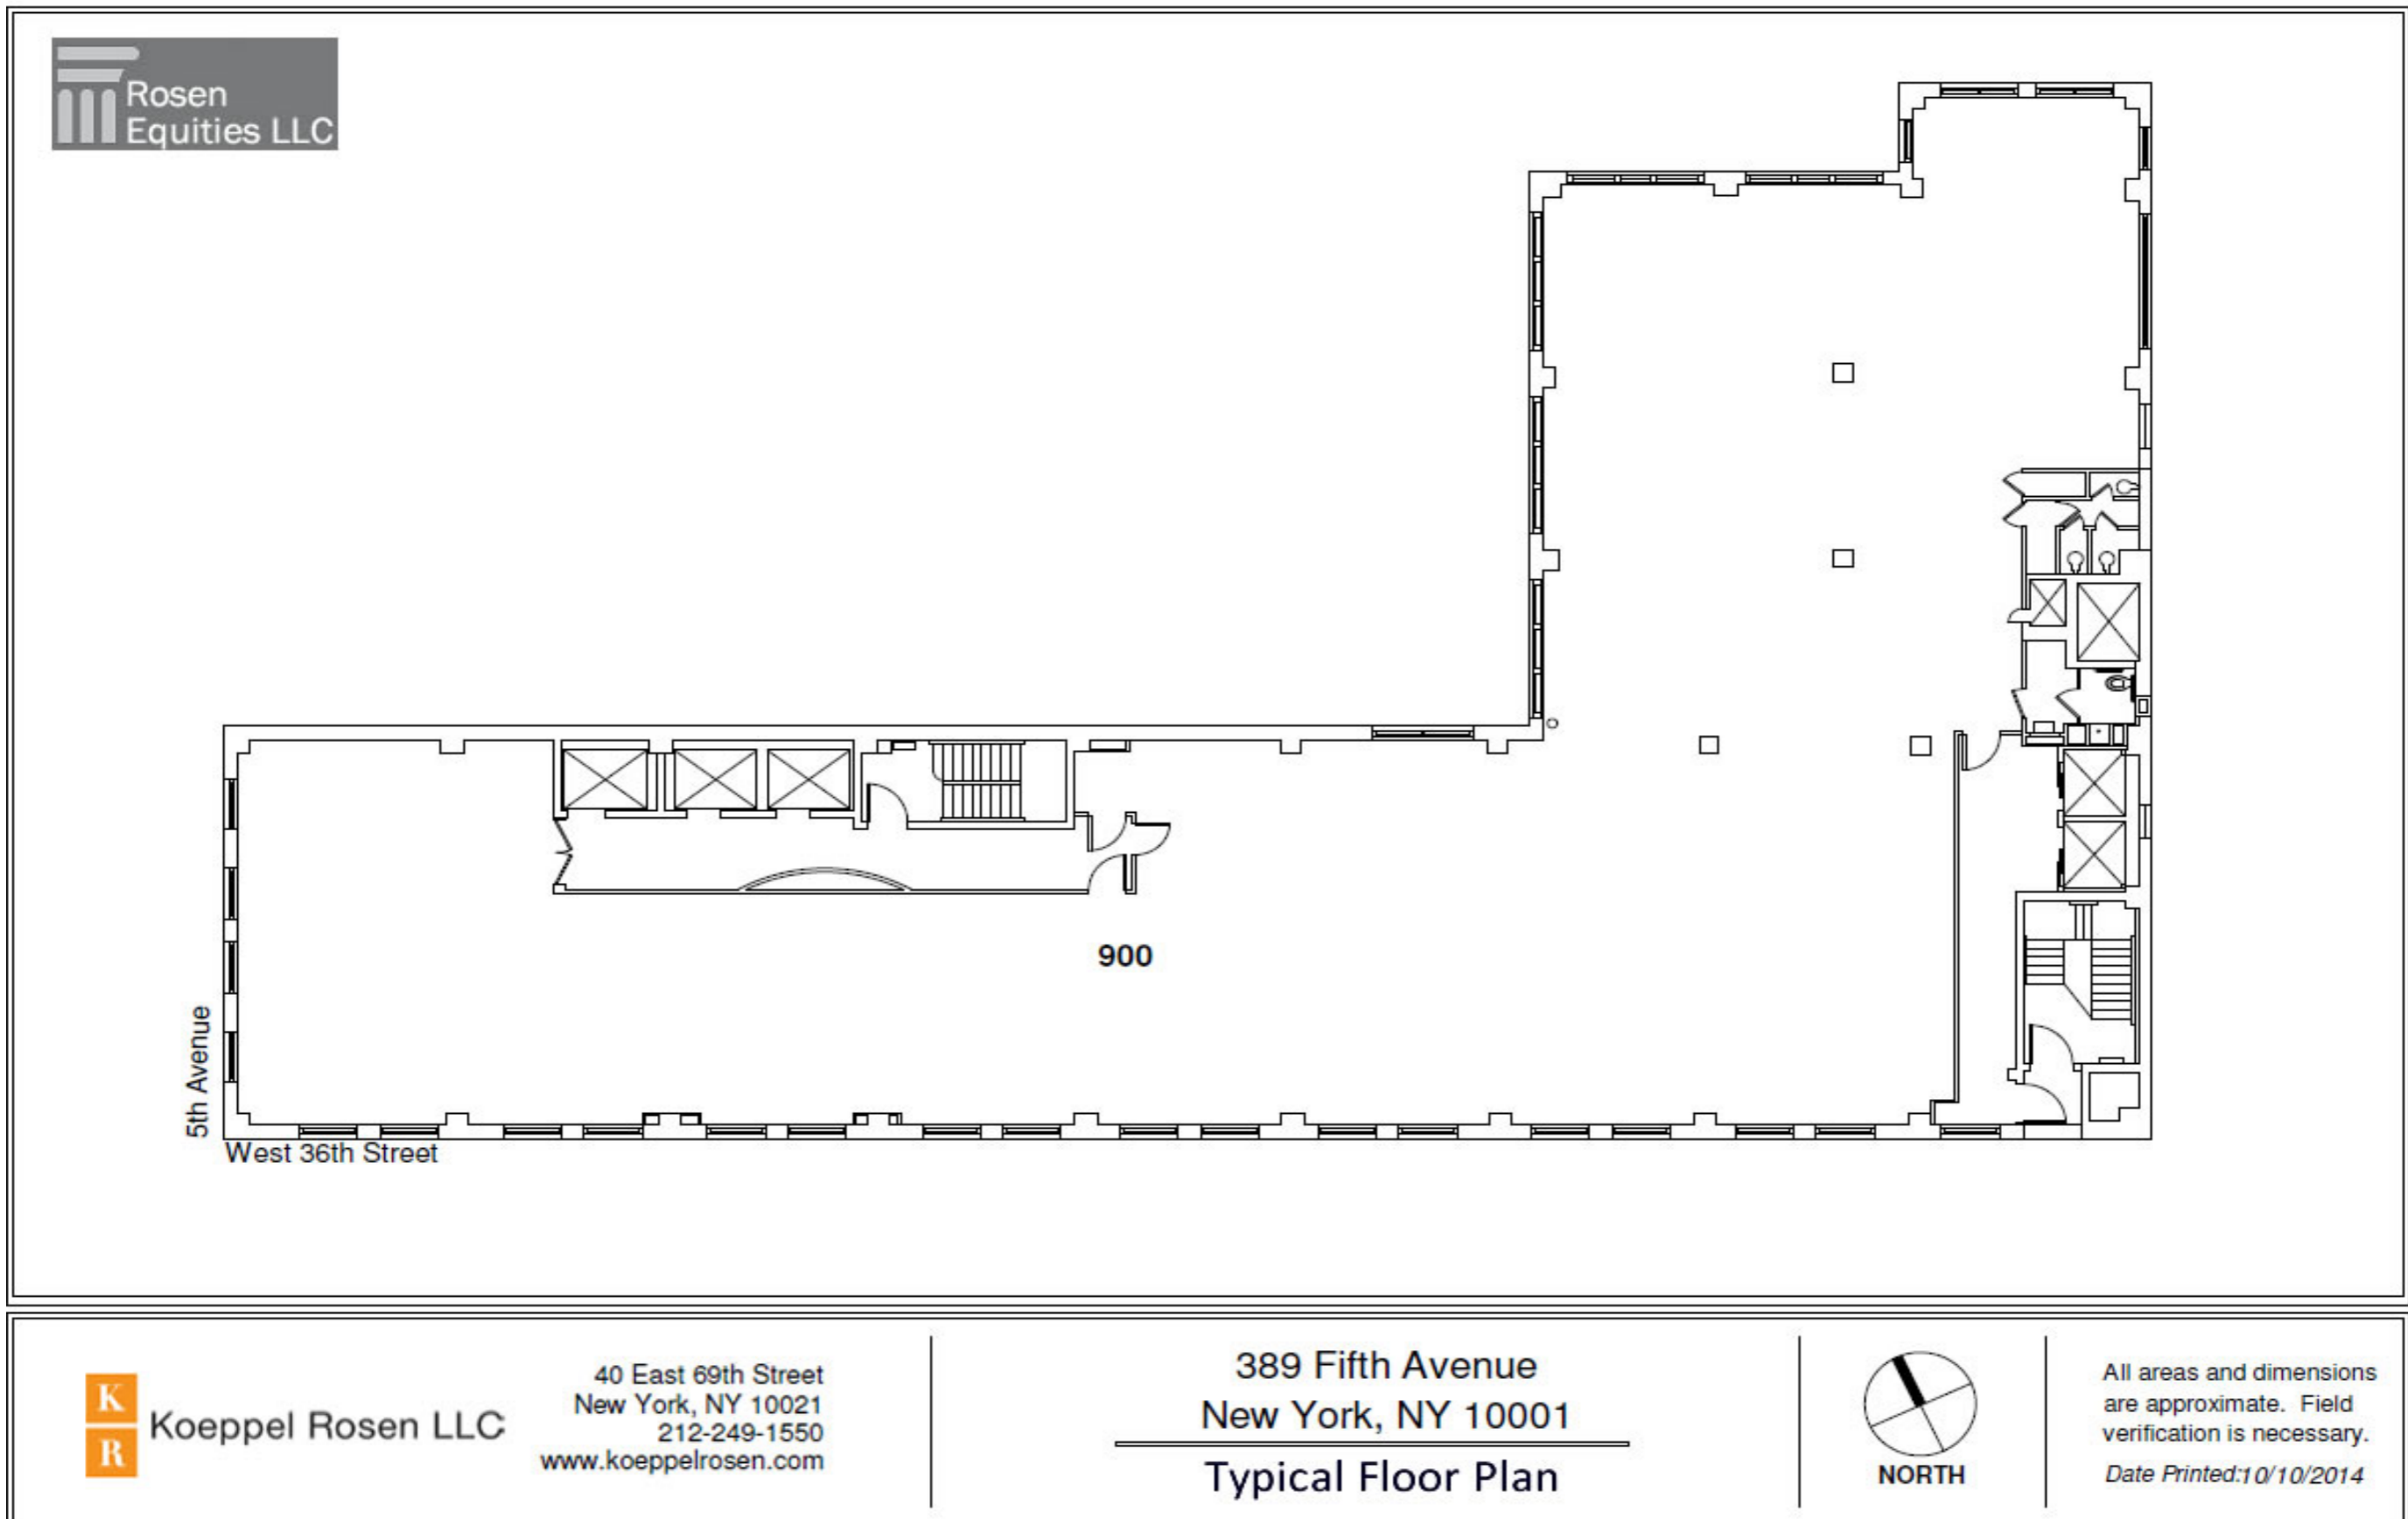

389 FIFTH AVE, New York, NY 10016

For more information call
1- 212- 249- 1550
KOEPEL ROSEN
40 East 69th Street
New York, NY 10021
mkoeppe@koeppelrosen.com