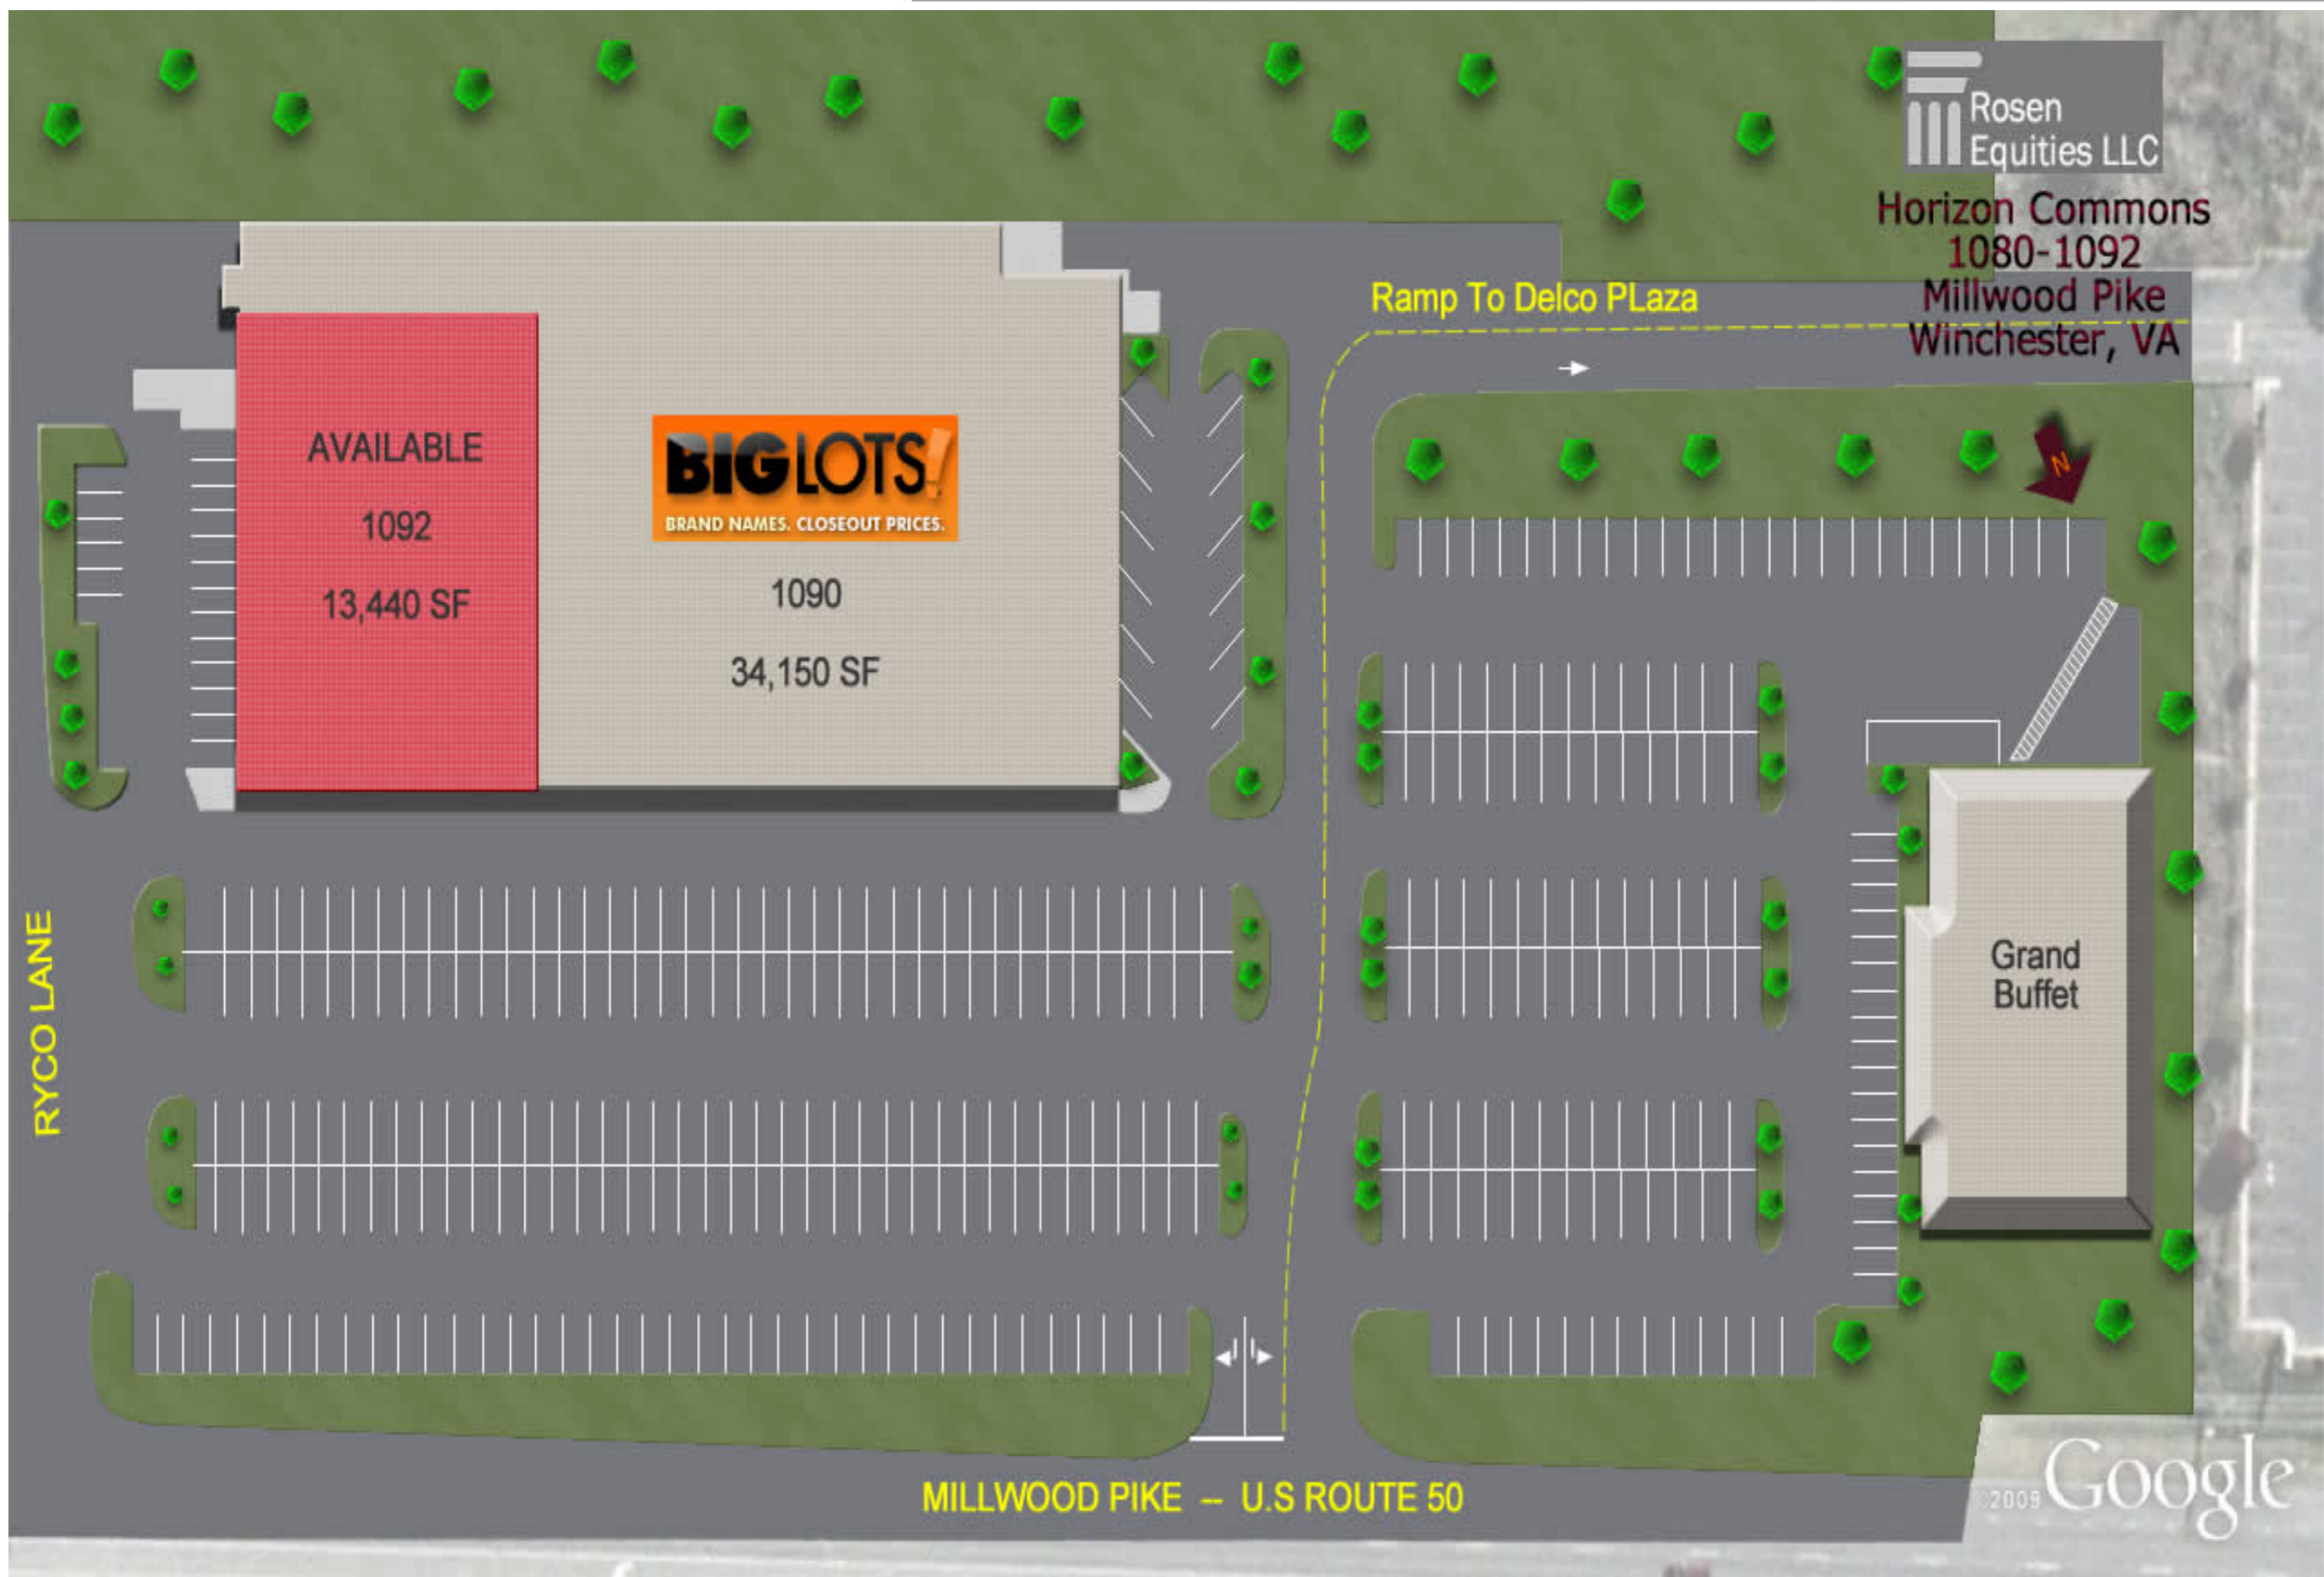

Big Lots Plaza

1080- 1092 Millwood Pike, Winchester, VA 22602

52555 SF Center
Up To 13,440 SF Available

Tenants
Big Lots Store

For more information call
212- 249- 1550
ROSEN EQUITIES LLC
170- 5 Delco Plaza
Winchester, VA 22602
kbarrett@rosenequitiesllc.com

Big Lots Plaza

1080- 1092 Millwood Pike, Winchester, VA 22602

Graphics

(10 Mile Radius)

Population	104,592
Households	39,452
Average Household Income	\$85,016
Median Age	38.8

For more information call

212- 249- 1550