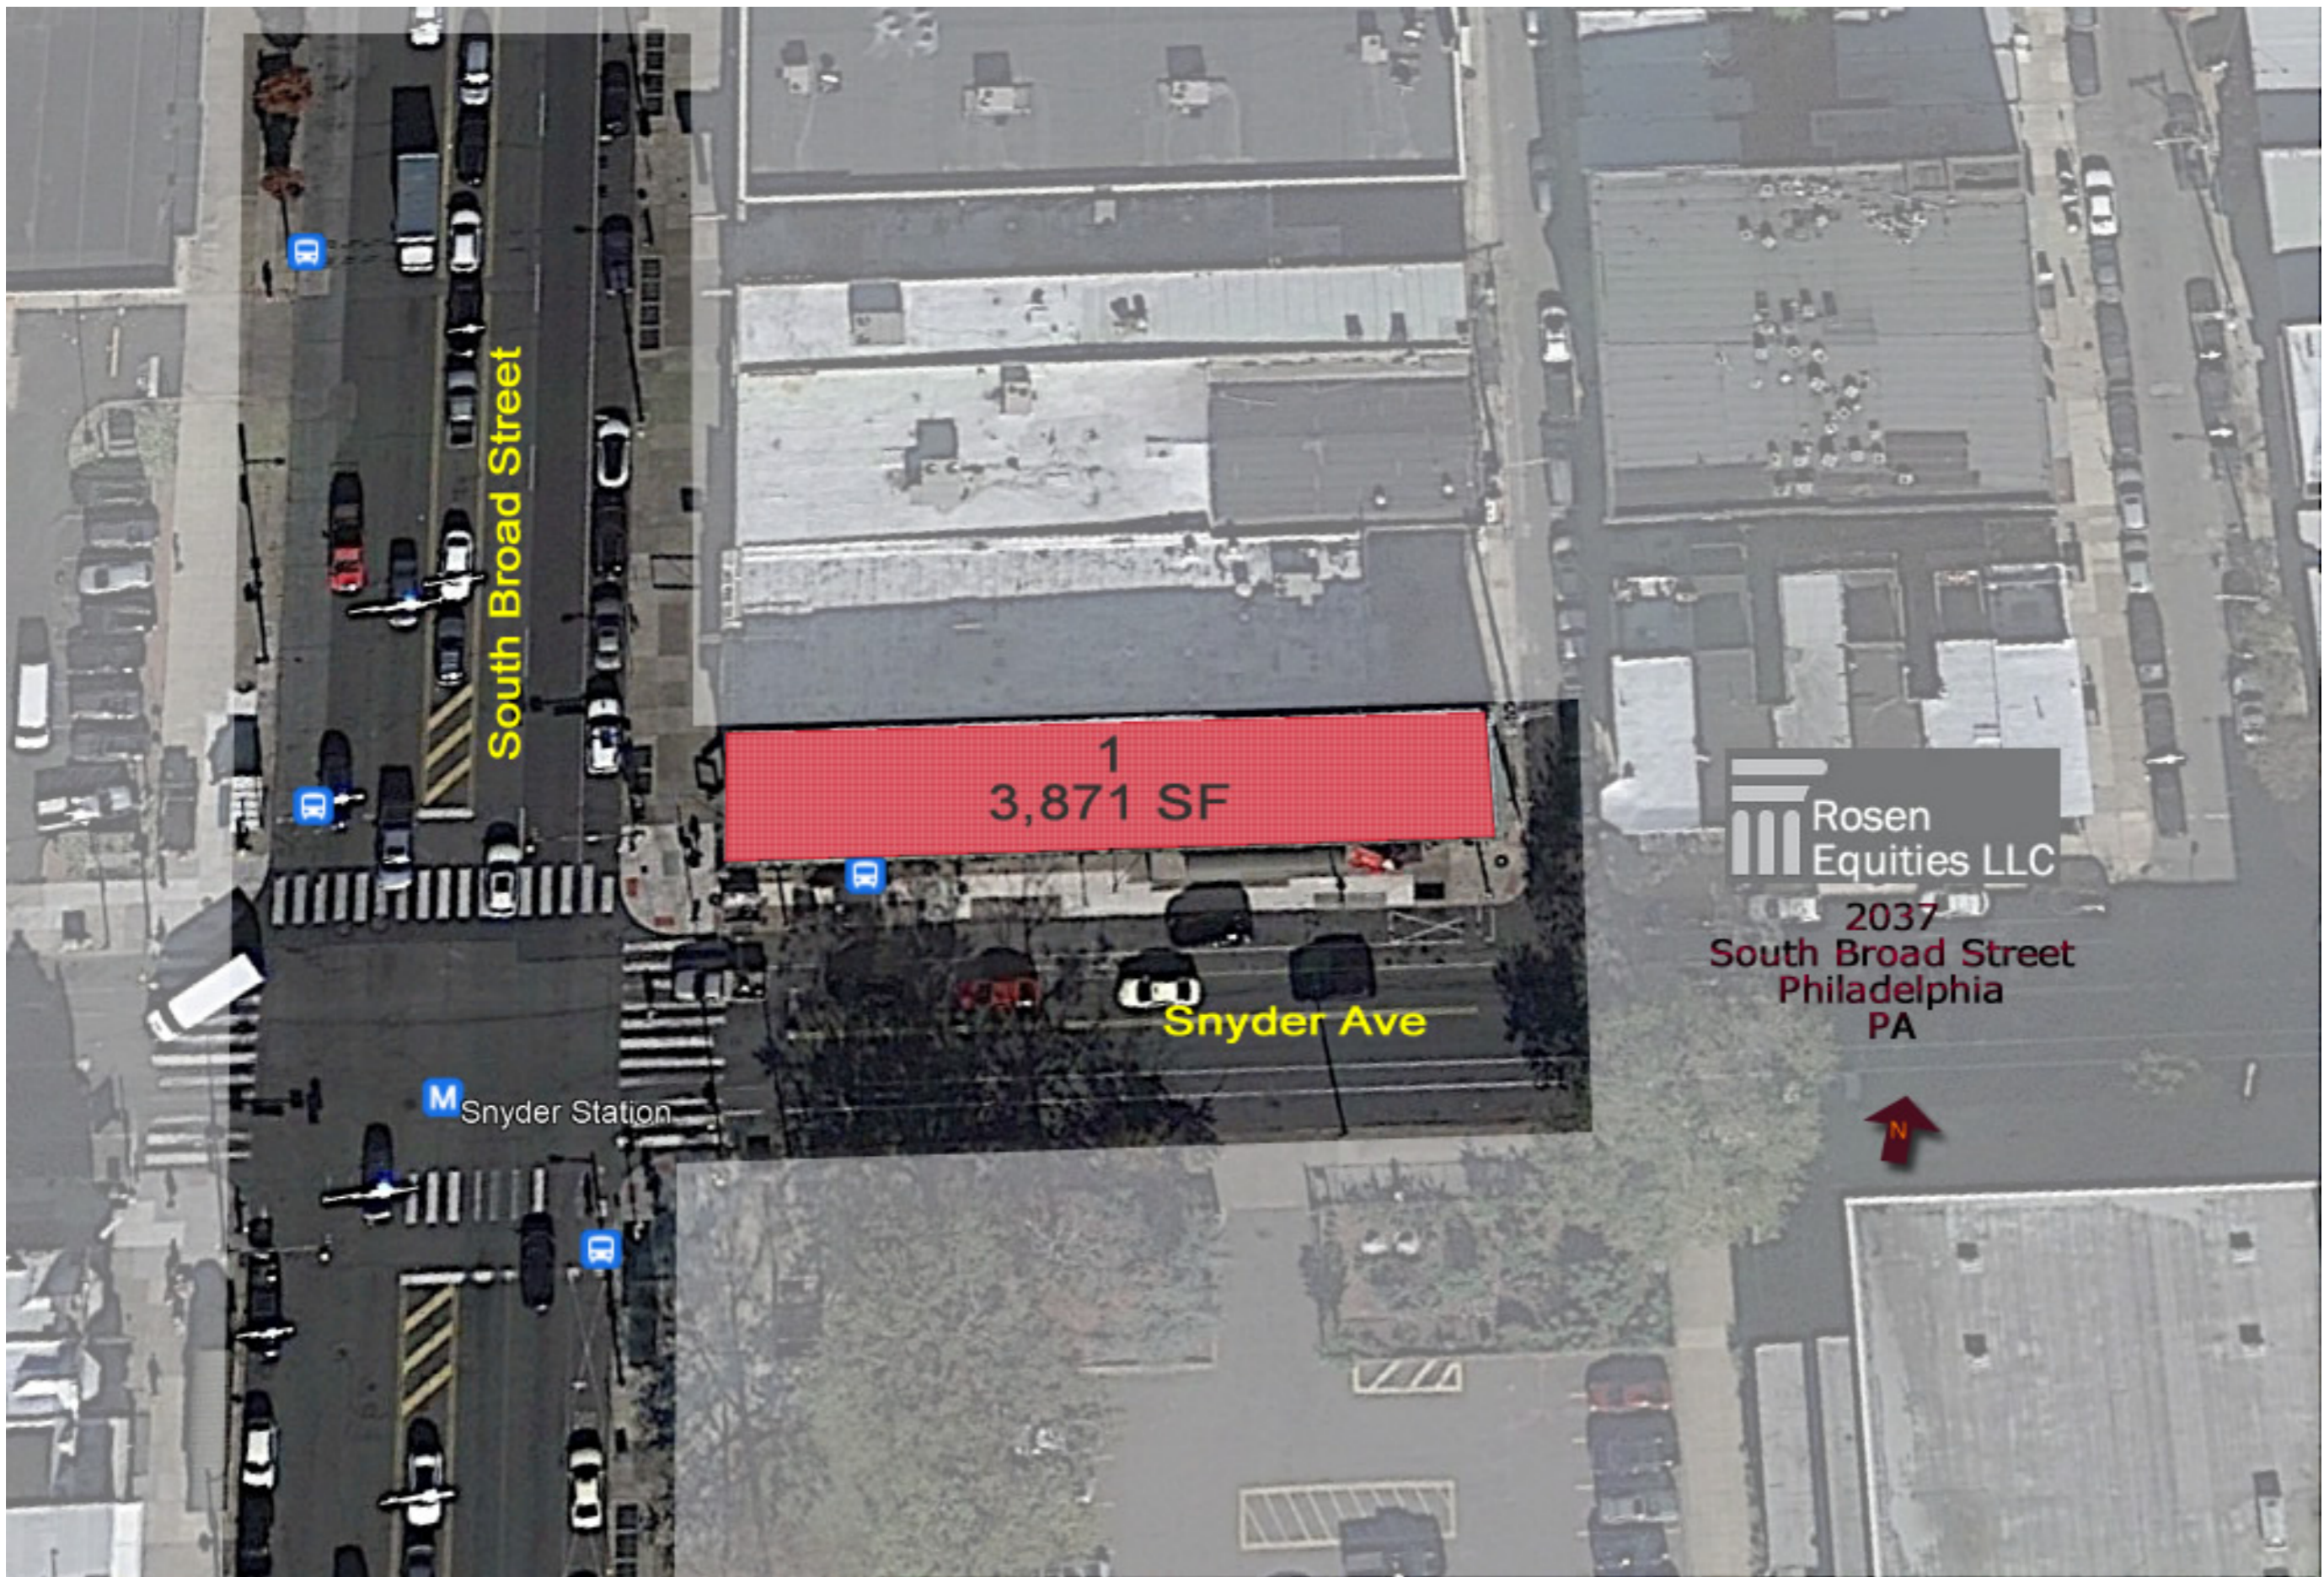

Rosen Moday Broad Street

2037 South Broad Street, Philadelphia, PA 19148

For more information call
212-249-1550
ROSEN EQUITIES LLC
40 East 69th Street
New York, NY 10021
jvickers@rosenequitiesllc.com