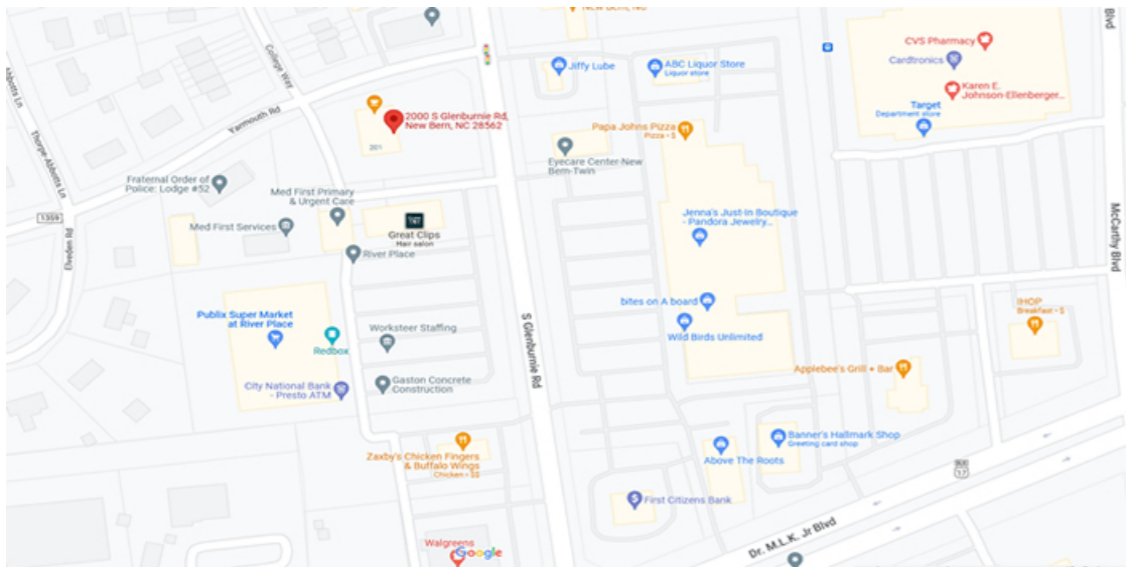

## River Place Shopping Center

2000 - 2004 S. Glenburnie Road, New Bern, NC 28562

65199 SF Center

### Tenants

Great Clips  
Worksteer  
Pivot Physical Therapy  
Burrito Shak  
Dunkin'

For more information call  
212-249-1550  
ROSEN EQUITIES LLC  
40 East 69th Street  
New York, NY 10021  
[jvickers@rosenequitiesllc.com](mailto:jvickers@rosenequitiesllc.com)

## River Place Shopping Center

2000 - 2004 S. Glenburnie Road, New Bern, NC 28562