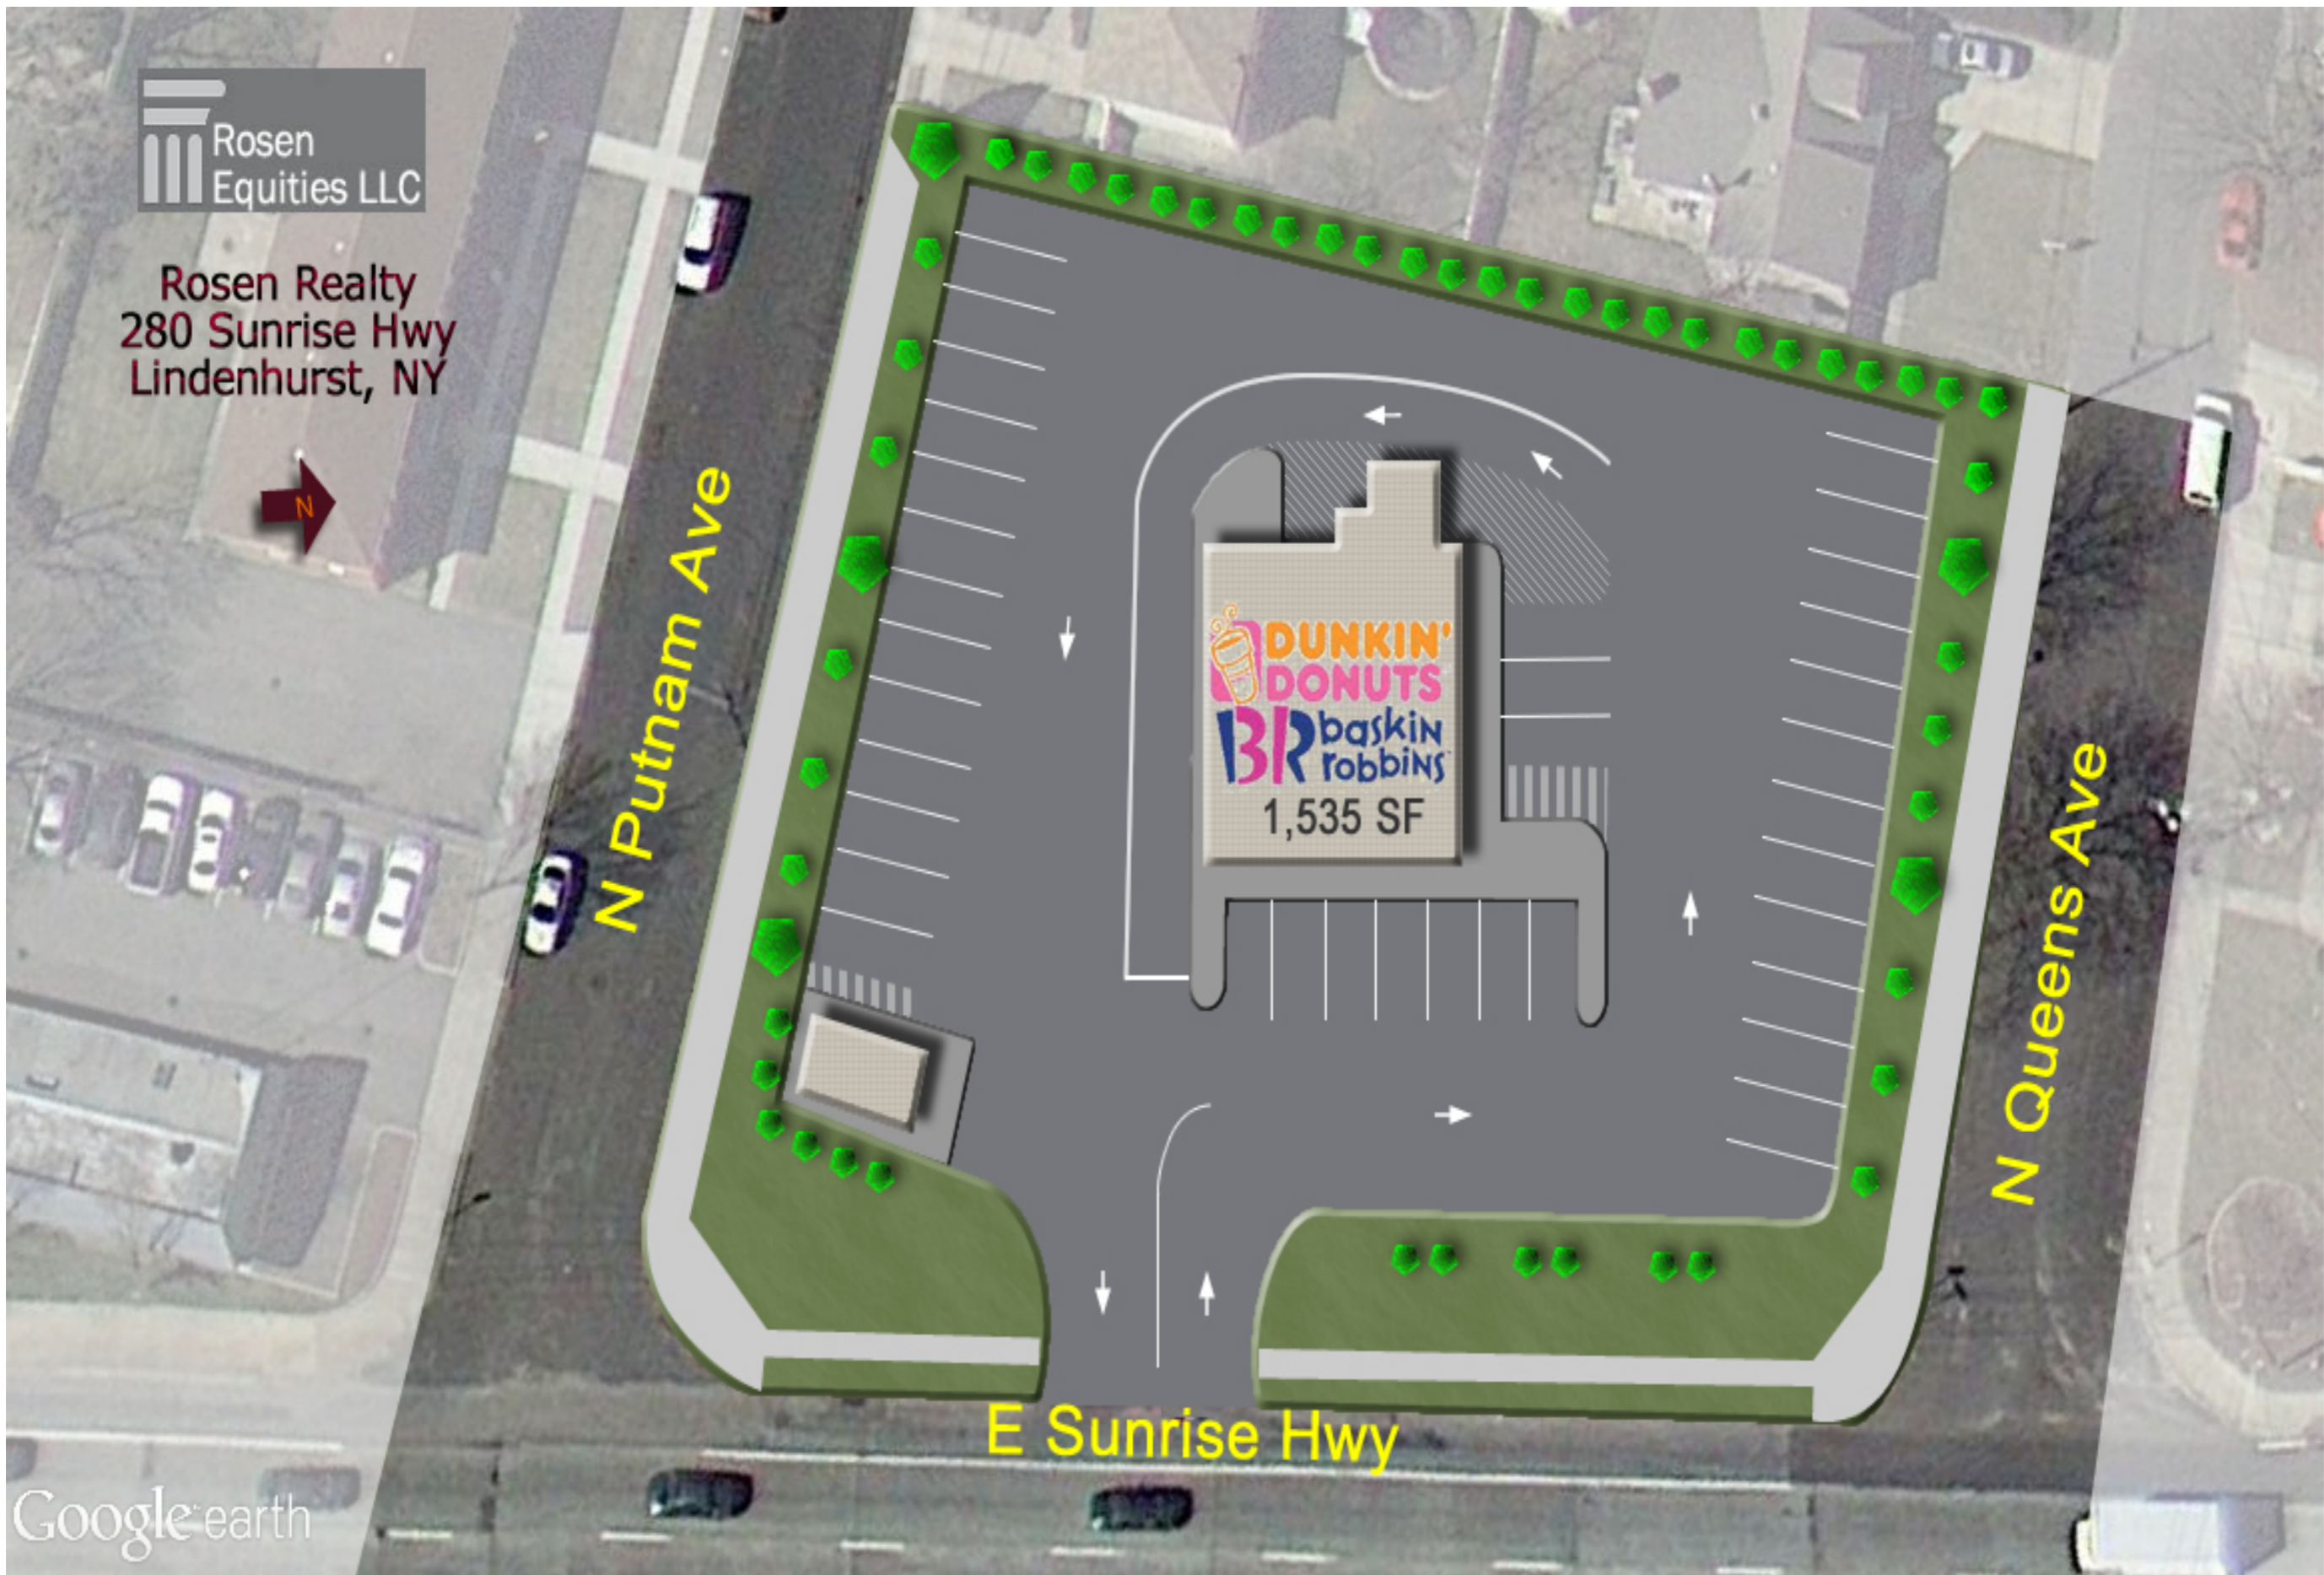

Rosen Realty Co.

280 Sunrise Highway, Lindenhurst, NY 11757

Graphics

(5 Mile Radius)

Population	307,431
Households	103,067
Average Household Income	$101,974
Median Age	40.7

For more information call

212-249-1550

ROSEN EQUITIES LLC

40 East 69th Street

New York, NY 10021

jvickers@rosenequitiesllc.com