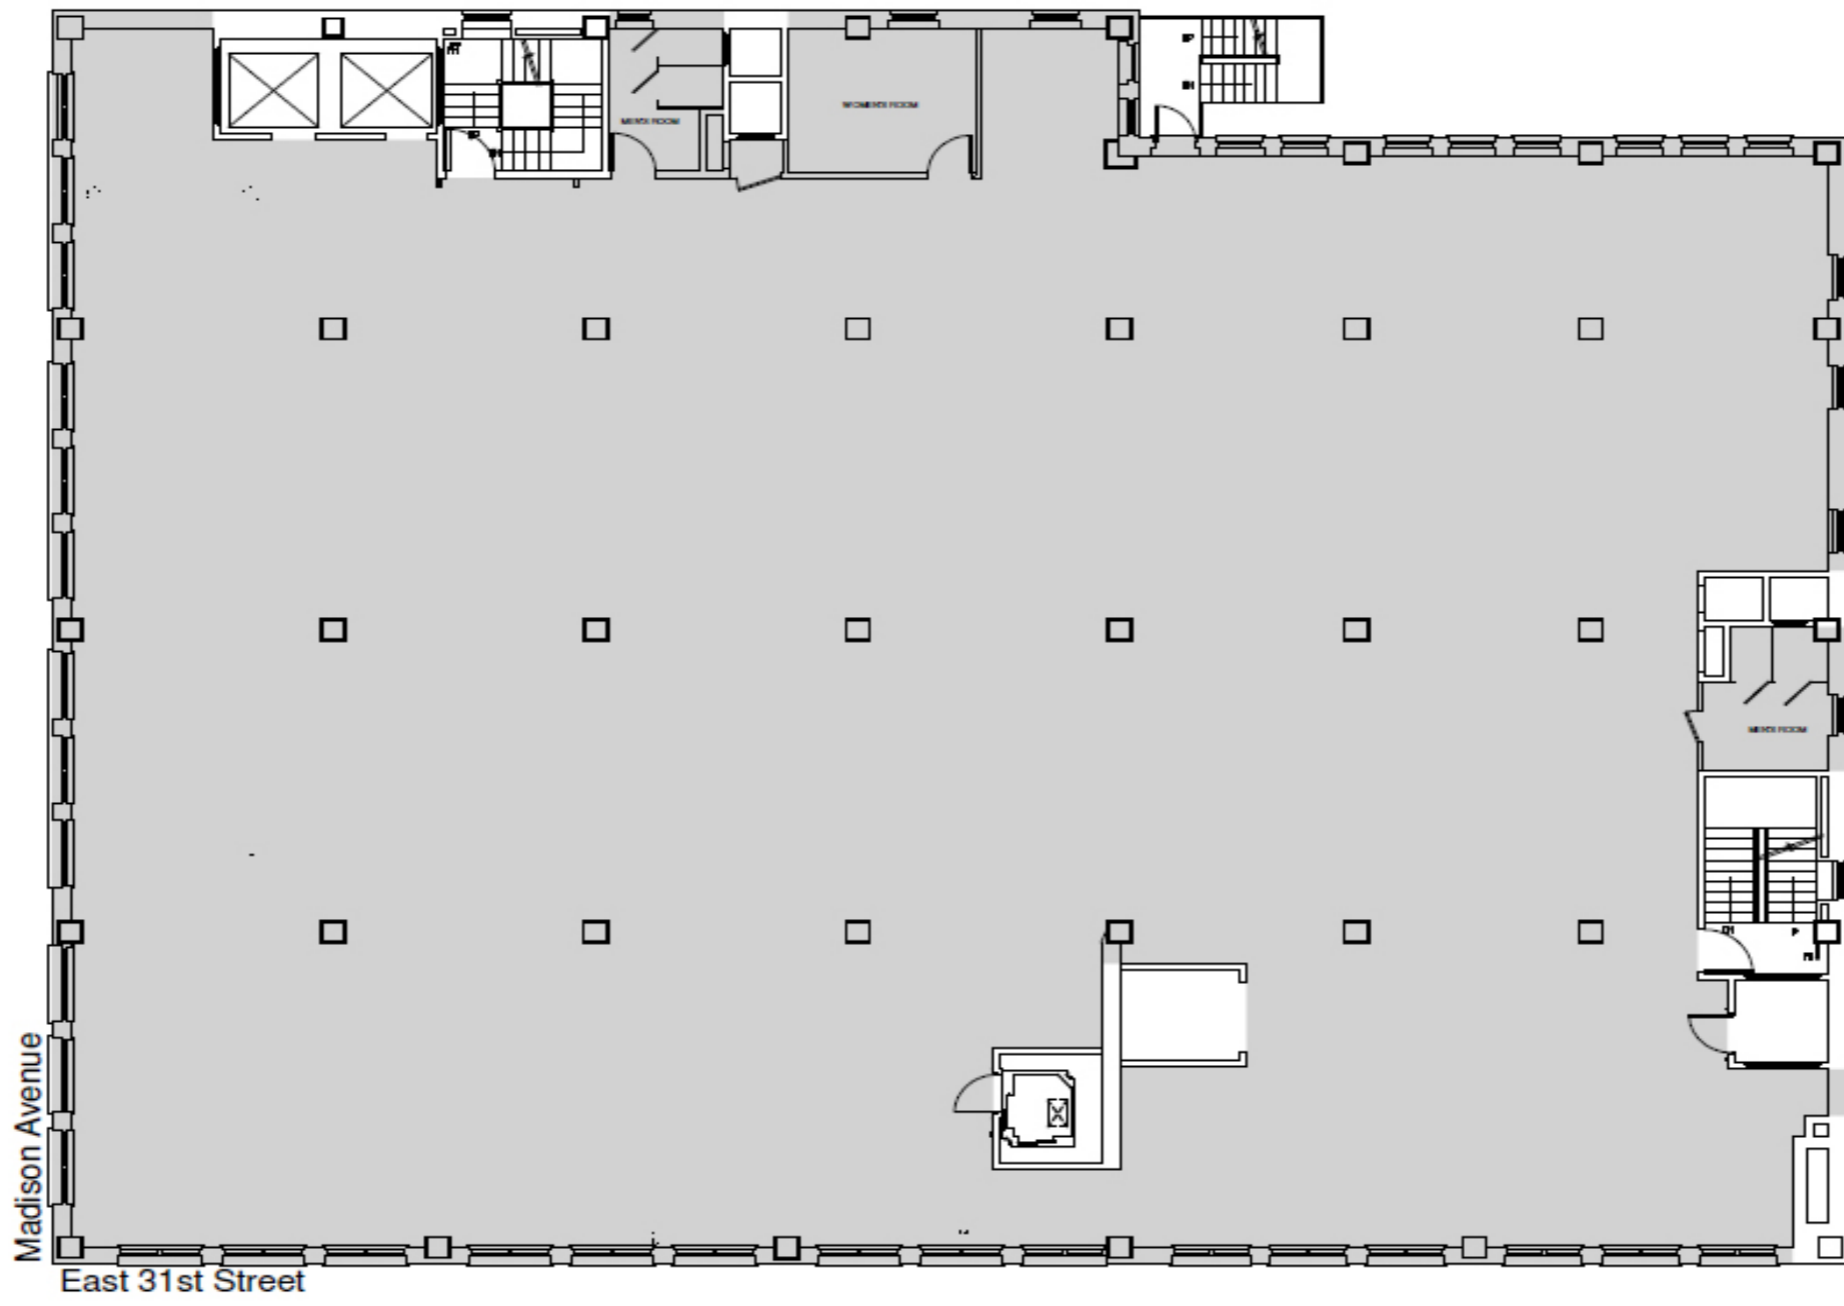

135 Madison Avenue

Typical Floor Plan

Note: All dimensions and conditions are approximate and for information only

K
R Koeppel Rosen LLC
40 East 69th Street
New York, NY 10021
212-249-1550
www.koeppelrosen.com