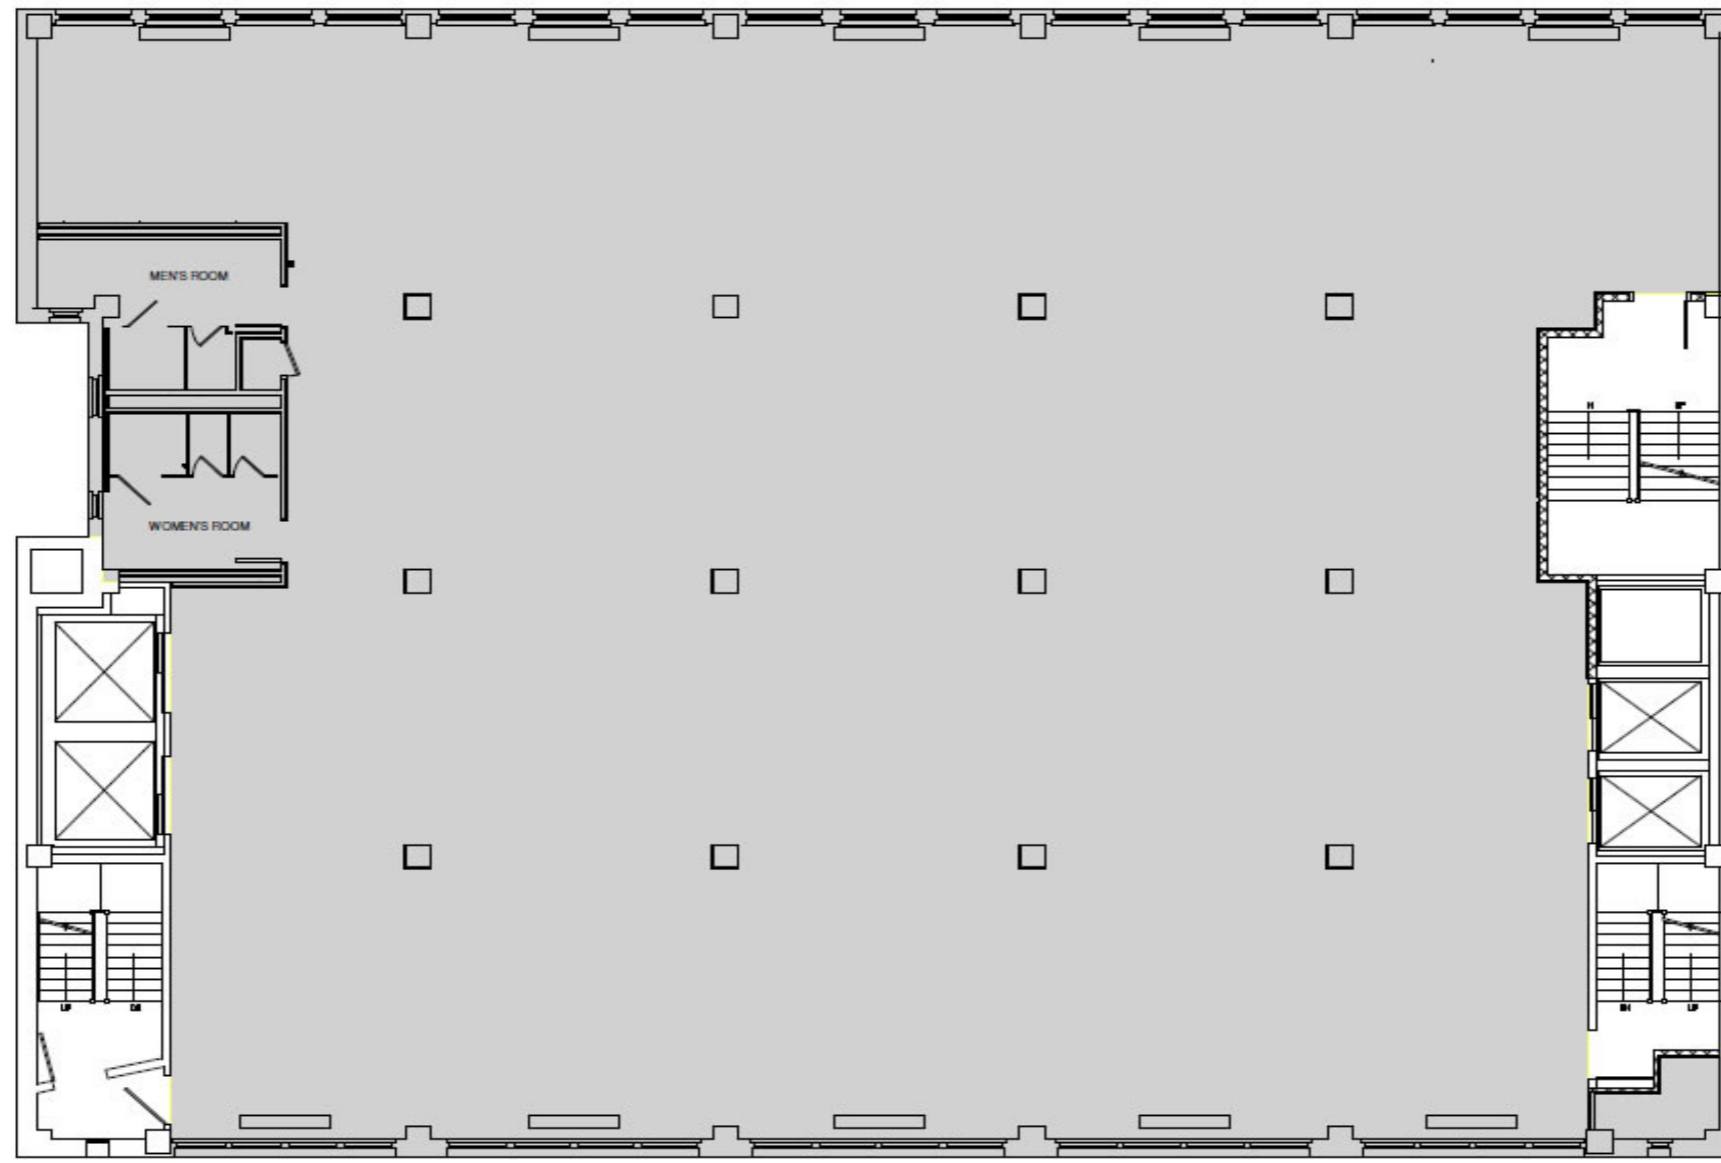

36 East 31st Street

Typical Floor Plan

East 31st Street

Note: All dimensions and conditions are approximate and for information only

 Koeppel Rosen LLC

40 East 69th Street
New York, NY 10021
212-249-1550
www.koeppelrosen.com

Scale: NTS
Date: February 10, 2016

 LINK
SYSTEMS