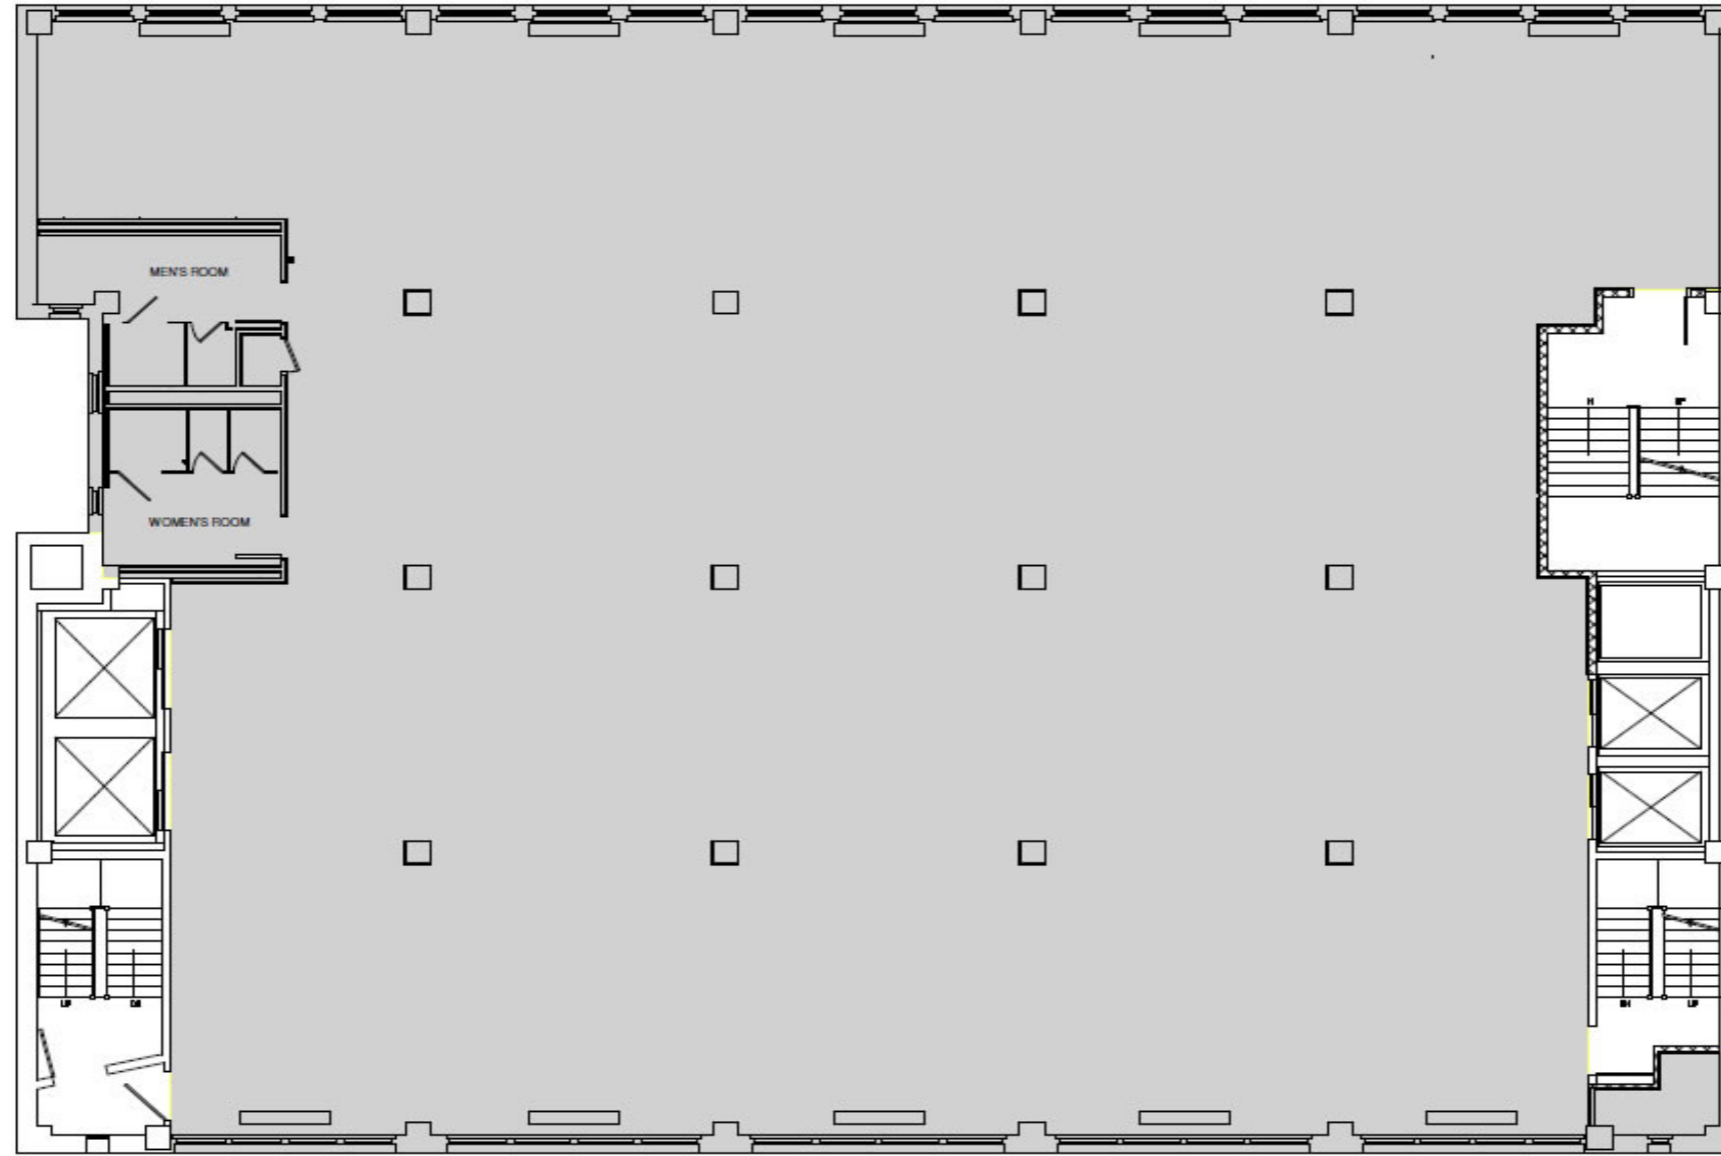

## Typical Floor Plan

East 31st Street

Note: All dimensions and conditions are approximate and for information only

40 East 69th Street  
New York, NY 10021  
212-249-1550  
www.koeppe Rosen.com

Scale: NTS  
Date: February 10, 2016