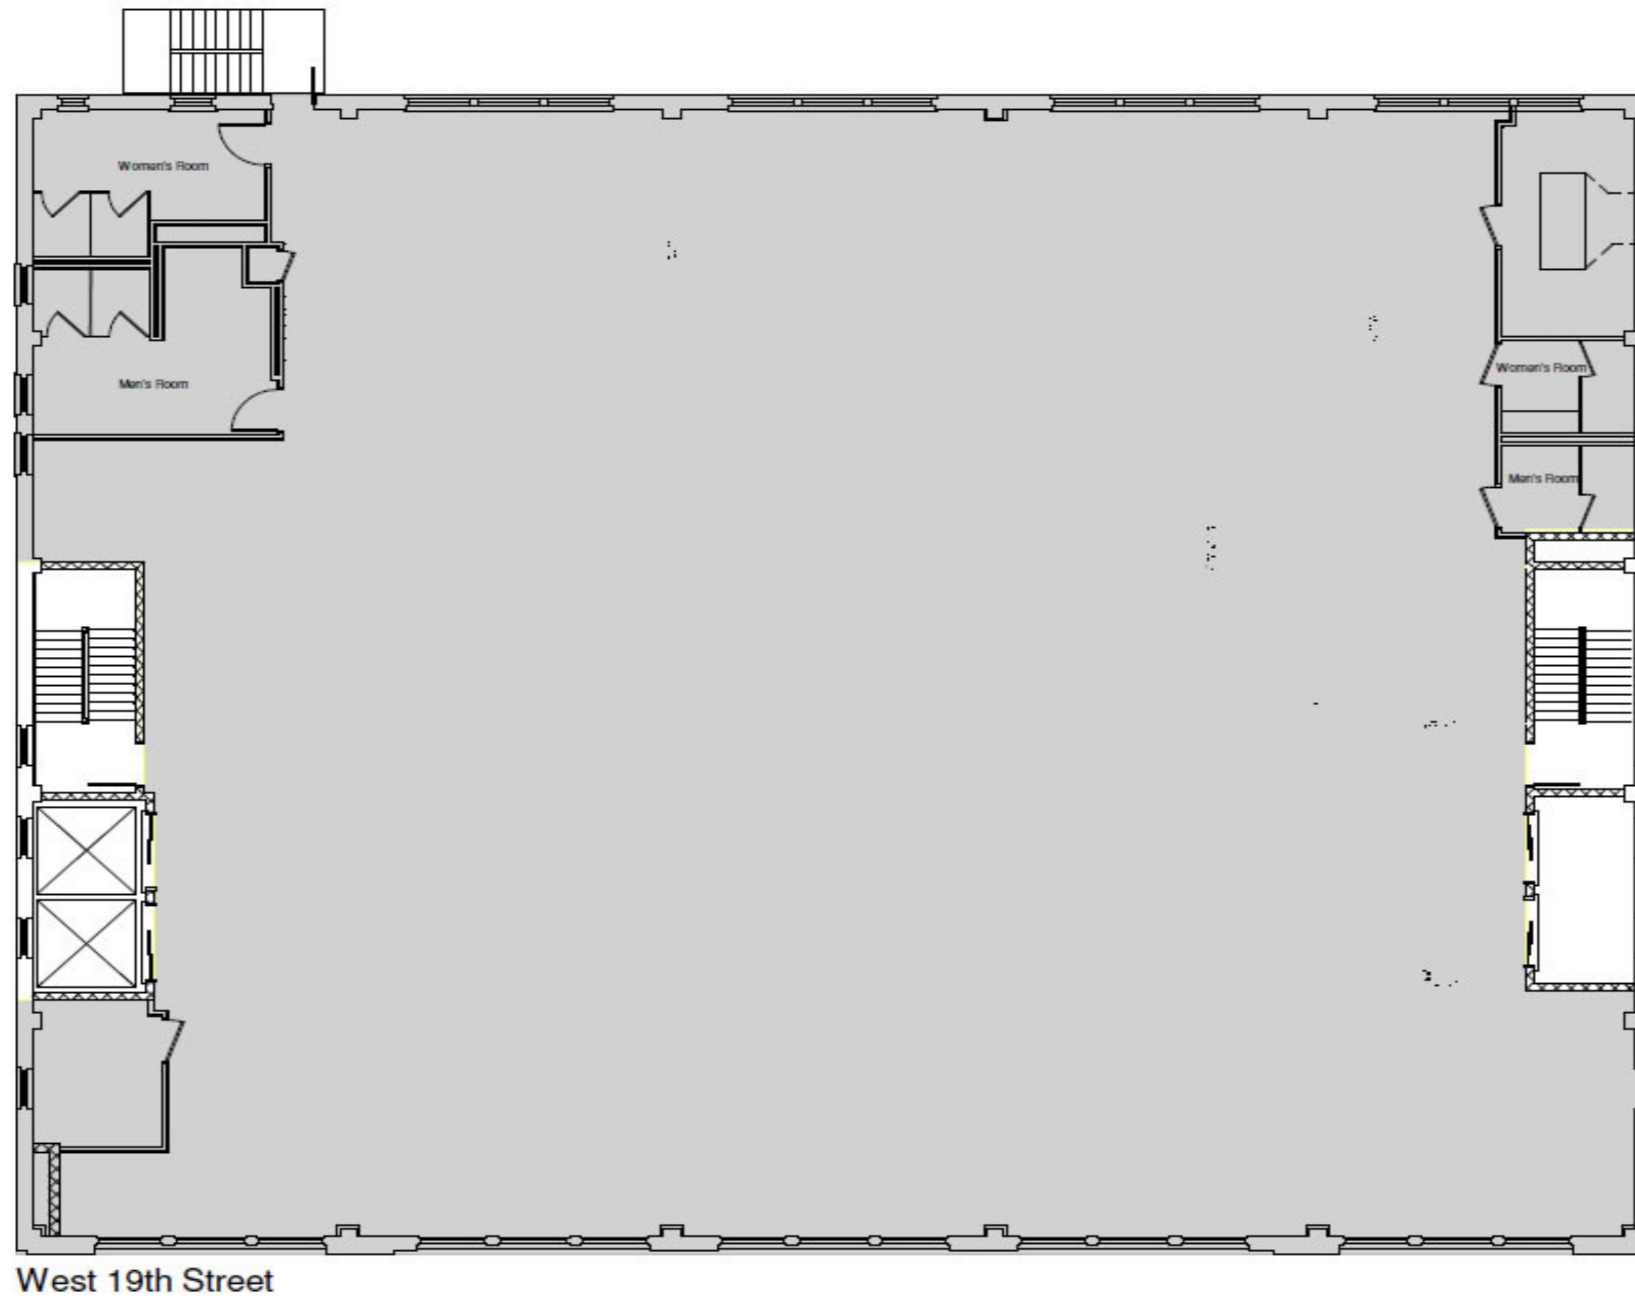

## Typical Floor Plan

West 19th Street

40 East 69th Street  
New York, NY 10021  
212-249-1550  
www.koeppelrosen.com

Note: All dimensions and conditions are approximate and for information only

Scale: NTS