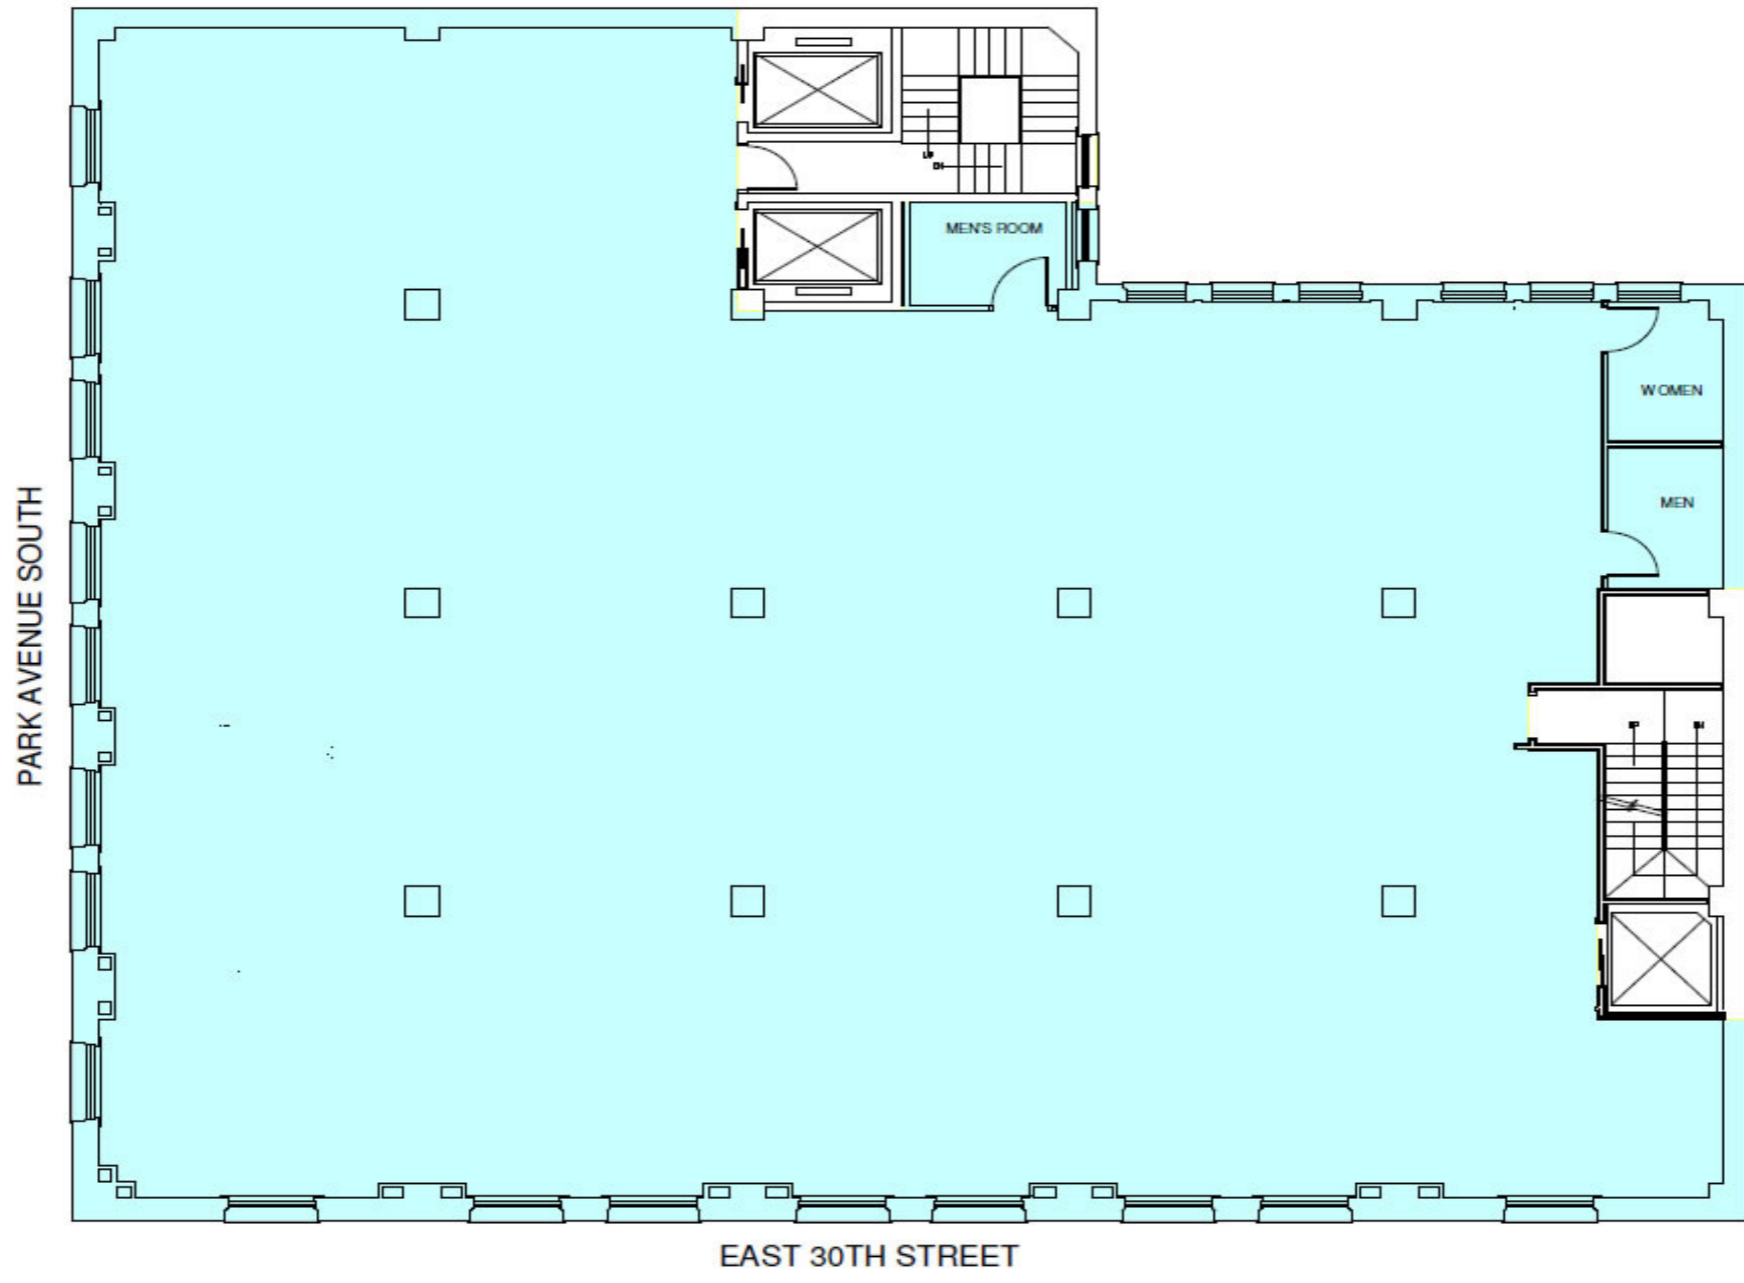

## Typical Floor Plan

**K**  
**R** Koeppel Rosen LLC  
40 East 69th Street  
New York, NY 10021  
212-249-1550  
www.koeppelrosen.com

Note: All dimensions and conditions are approximate and for information only