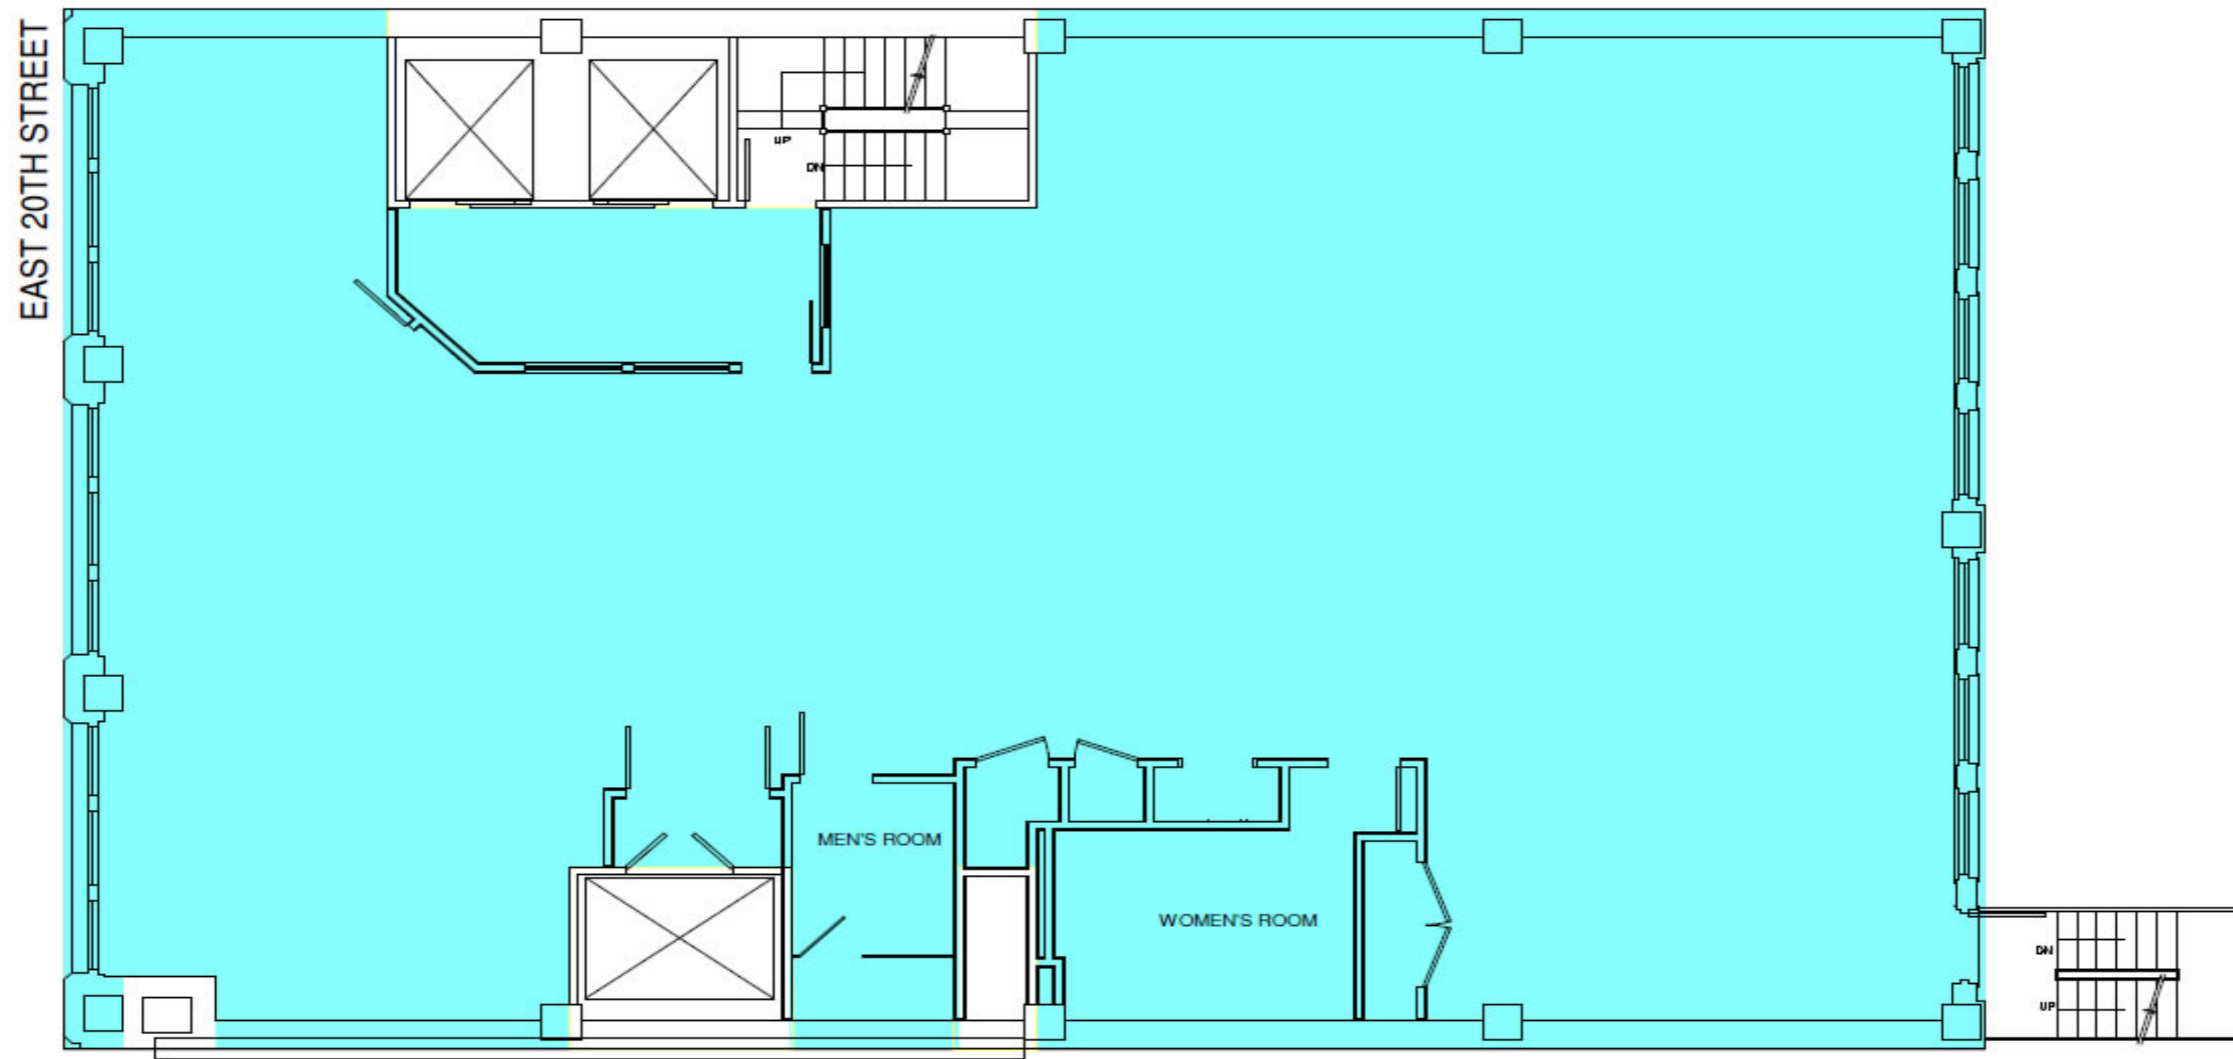

45 East 20th Street

Typical Floor Plan

K
R Koeppel Rosen LLC
40 East 69th Street
New York, NY 10021
212-249-1550
www.koeppelrosen.com

Note: All dimensions and conditions are approximate and for information only