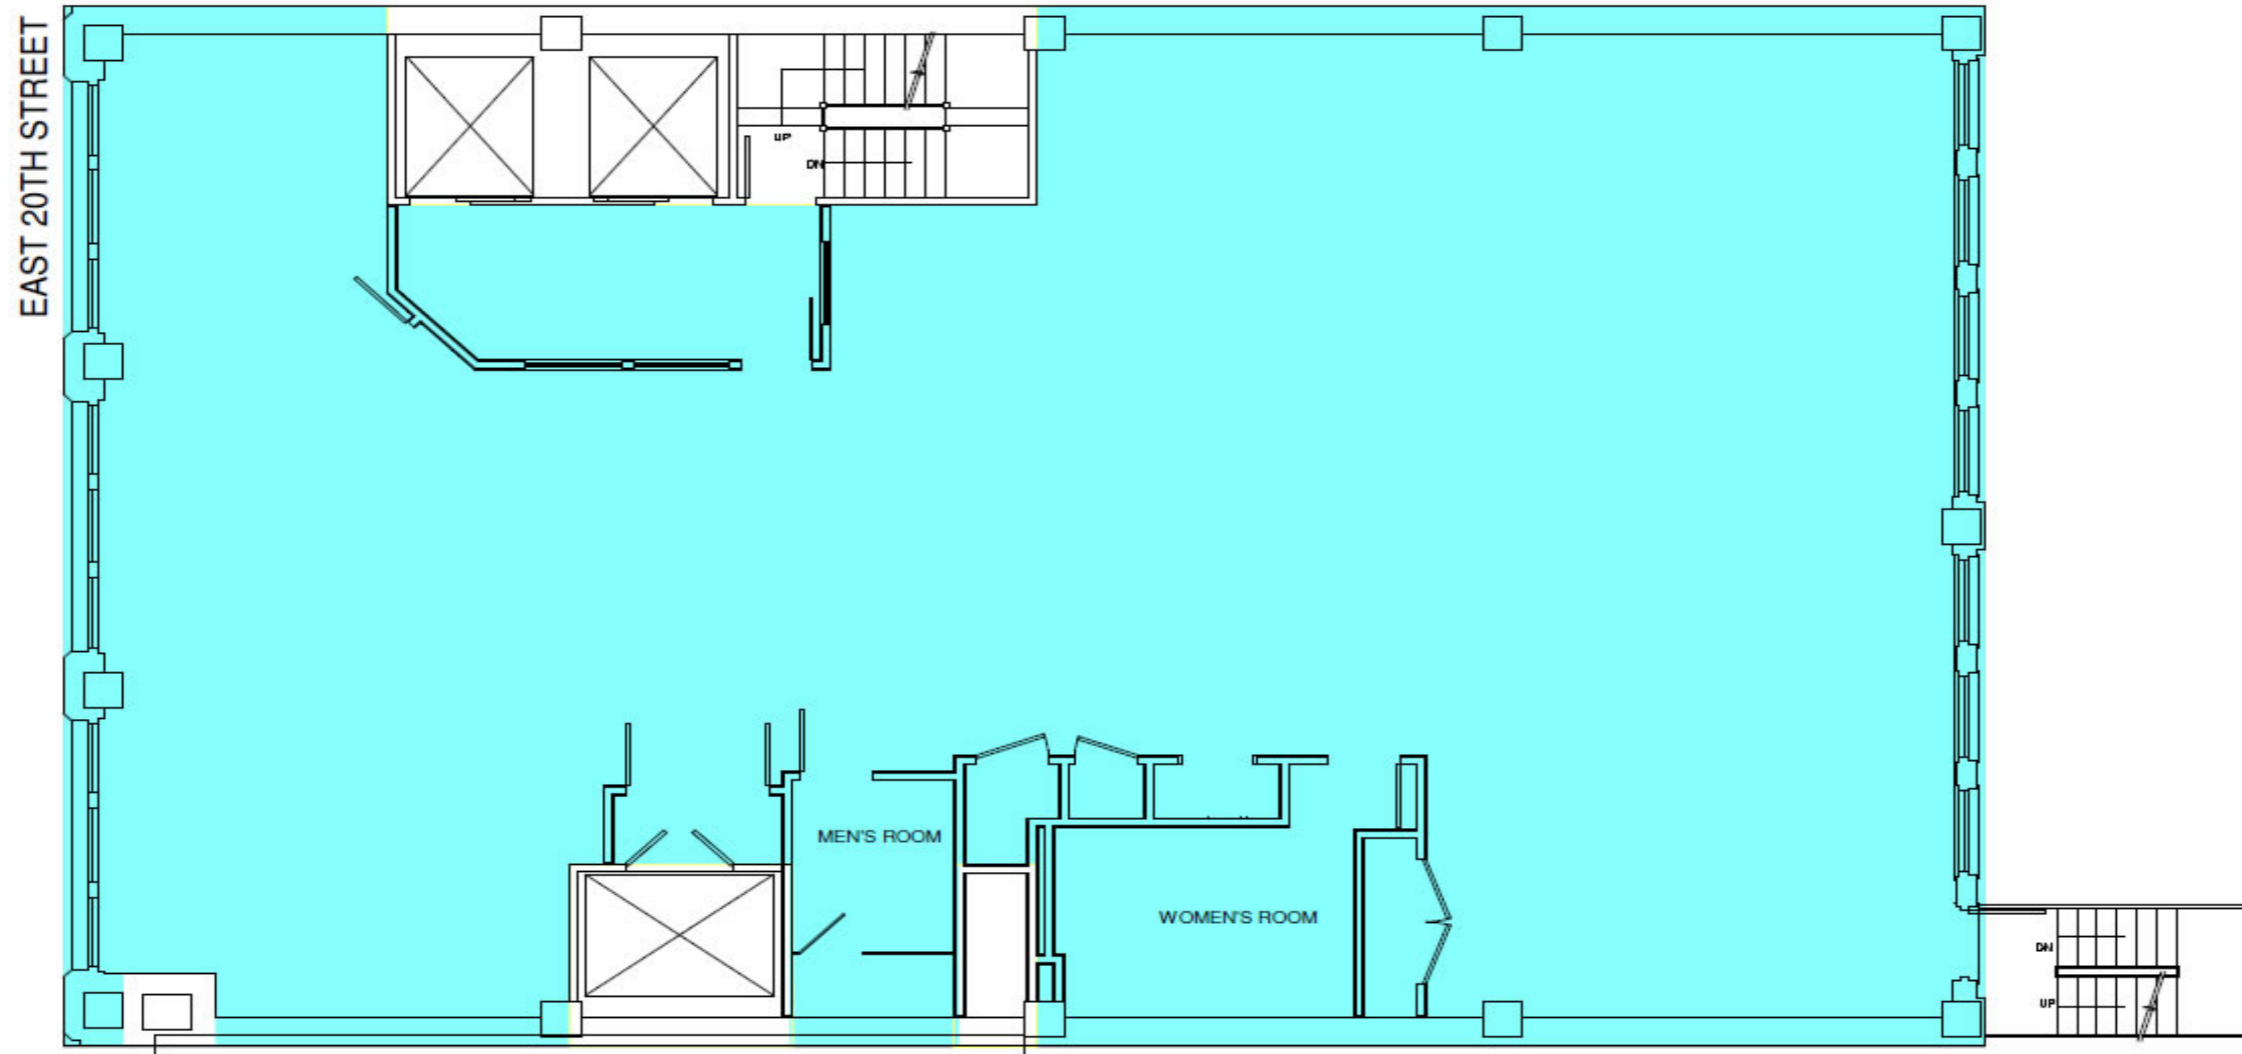

45 East 20th Street

Typical Floor Plan

Koeppel Rosen LLC

40 East 69th Street
New York, NY 10021
212-249-1550
www.koeppe Rosen.com

Note: All dimensions and conditions are approximate and for information only