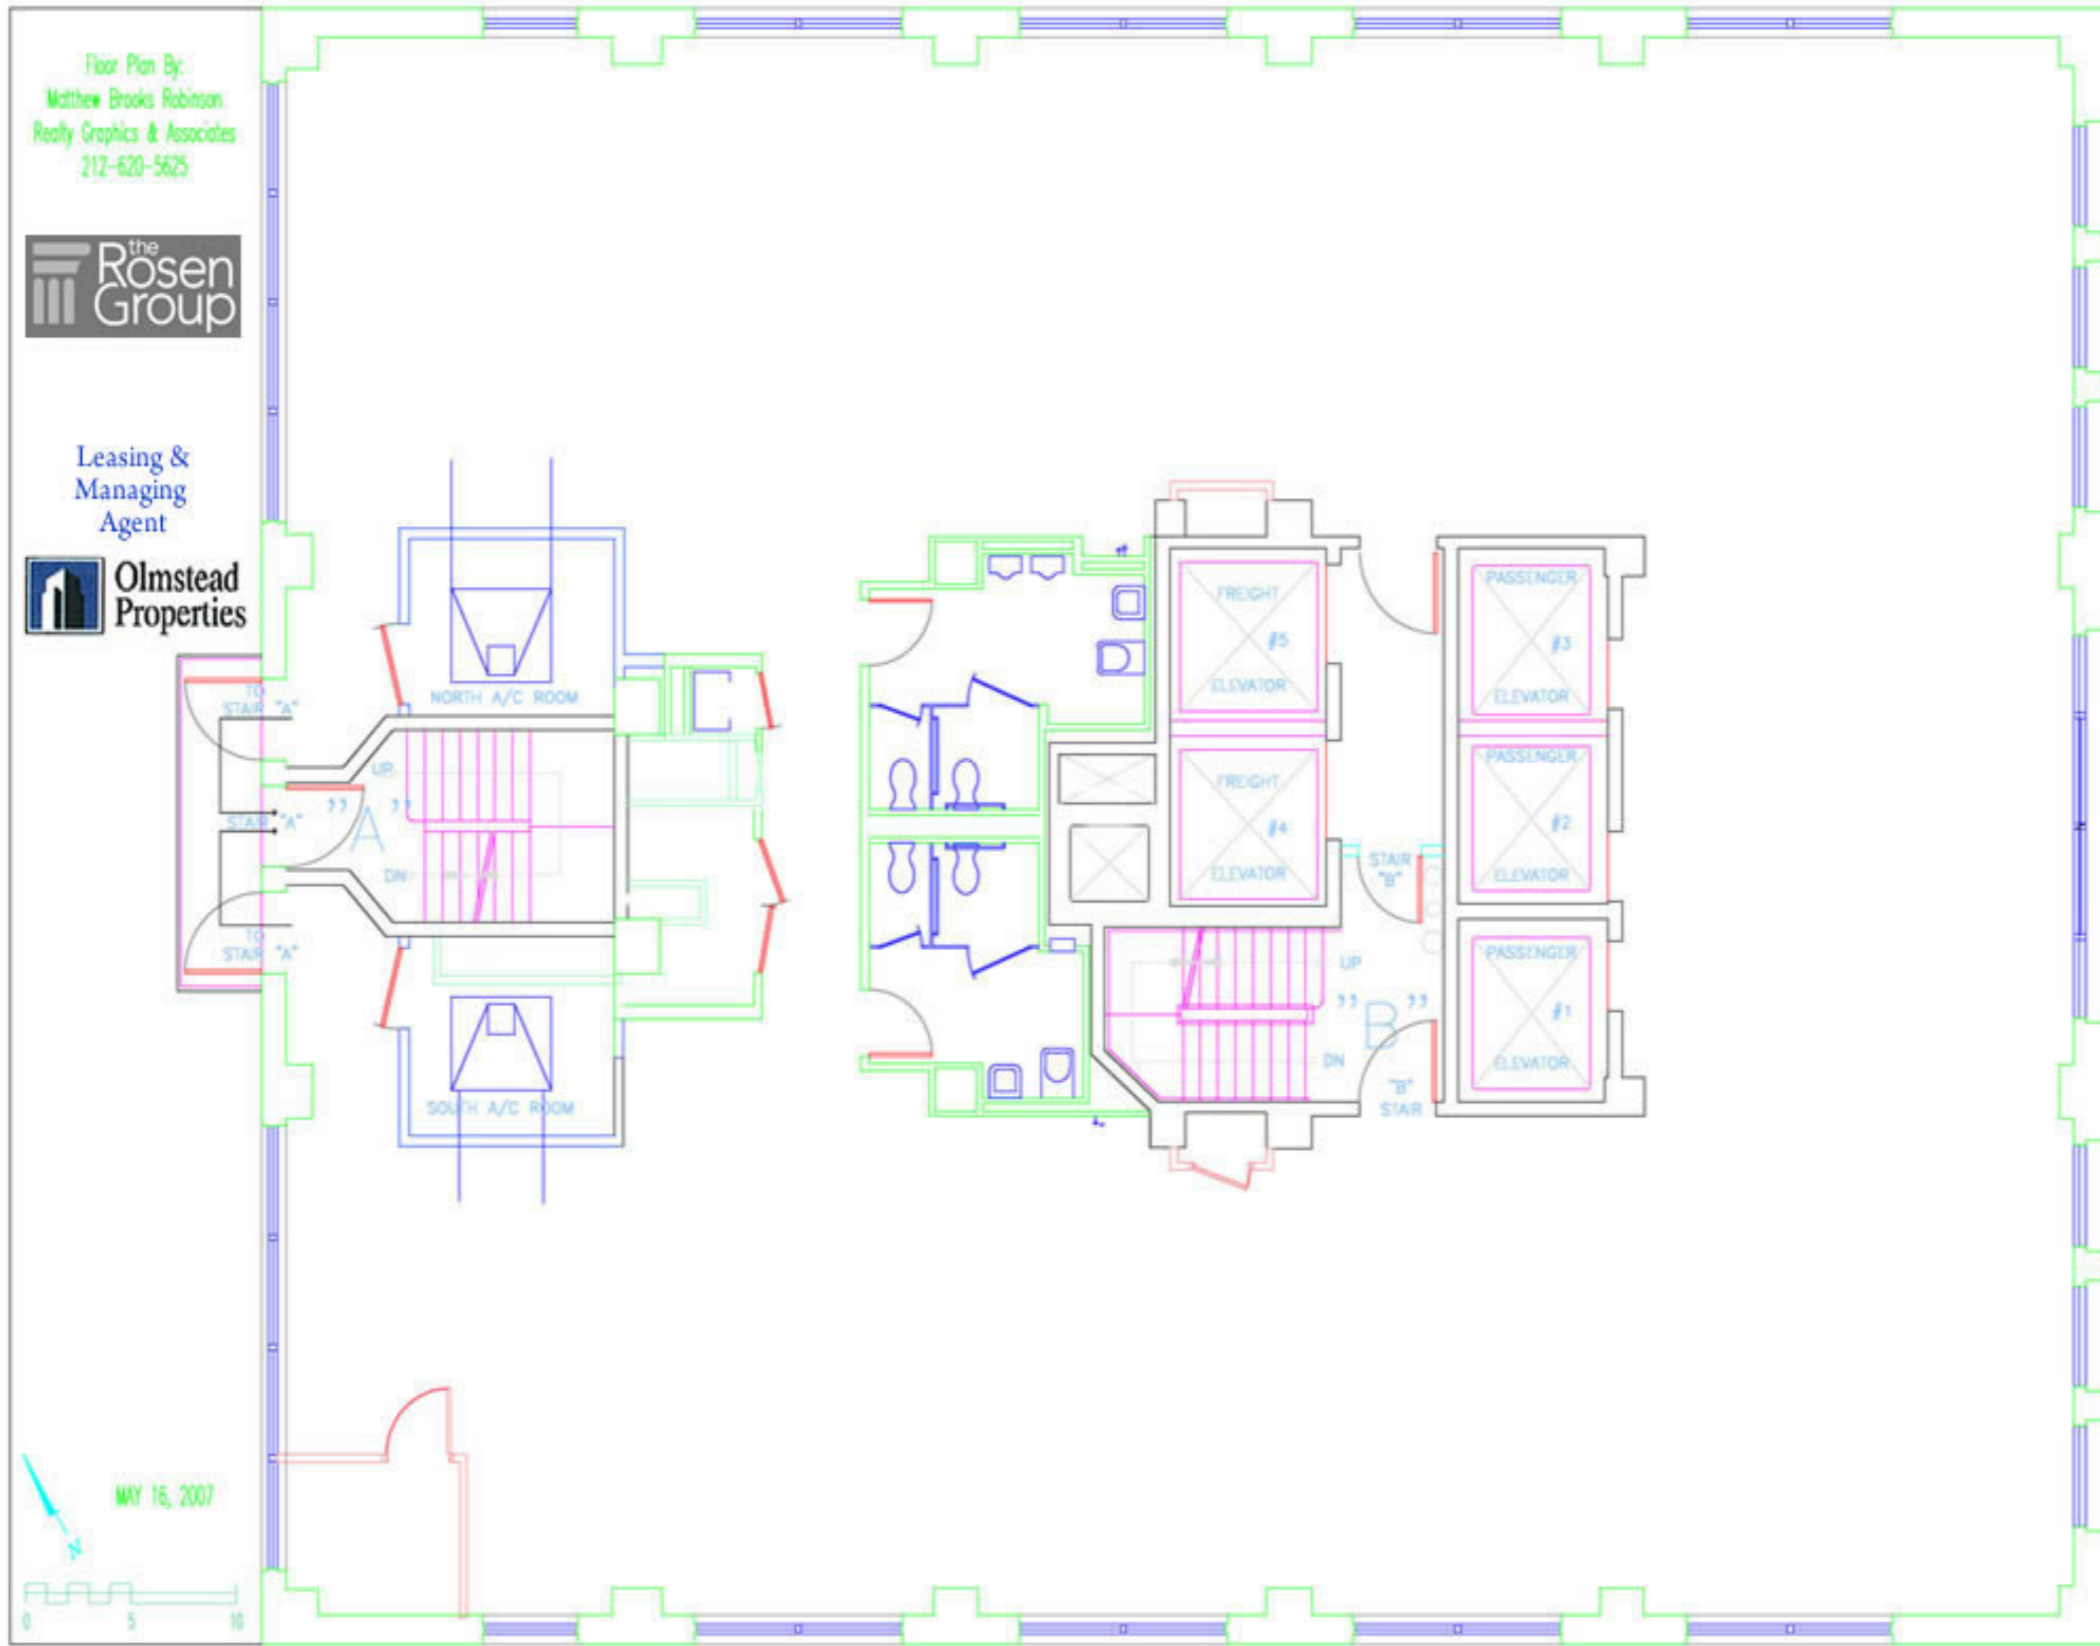

# 535 8th Avenue

Floor Plan By:  
Matthew Brooks Robinson  
Realty Graphics & Associates  
212-620-5625

Leasing &  
Managing  
Agent

8th Avenue