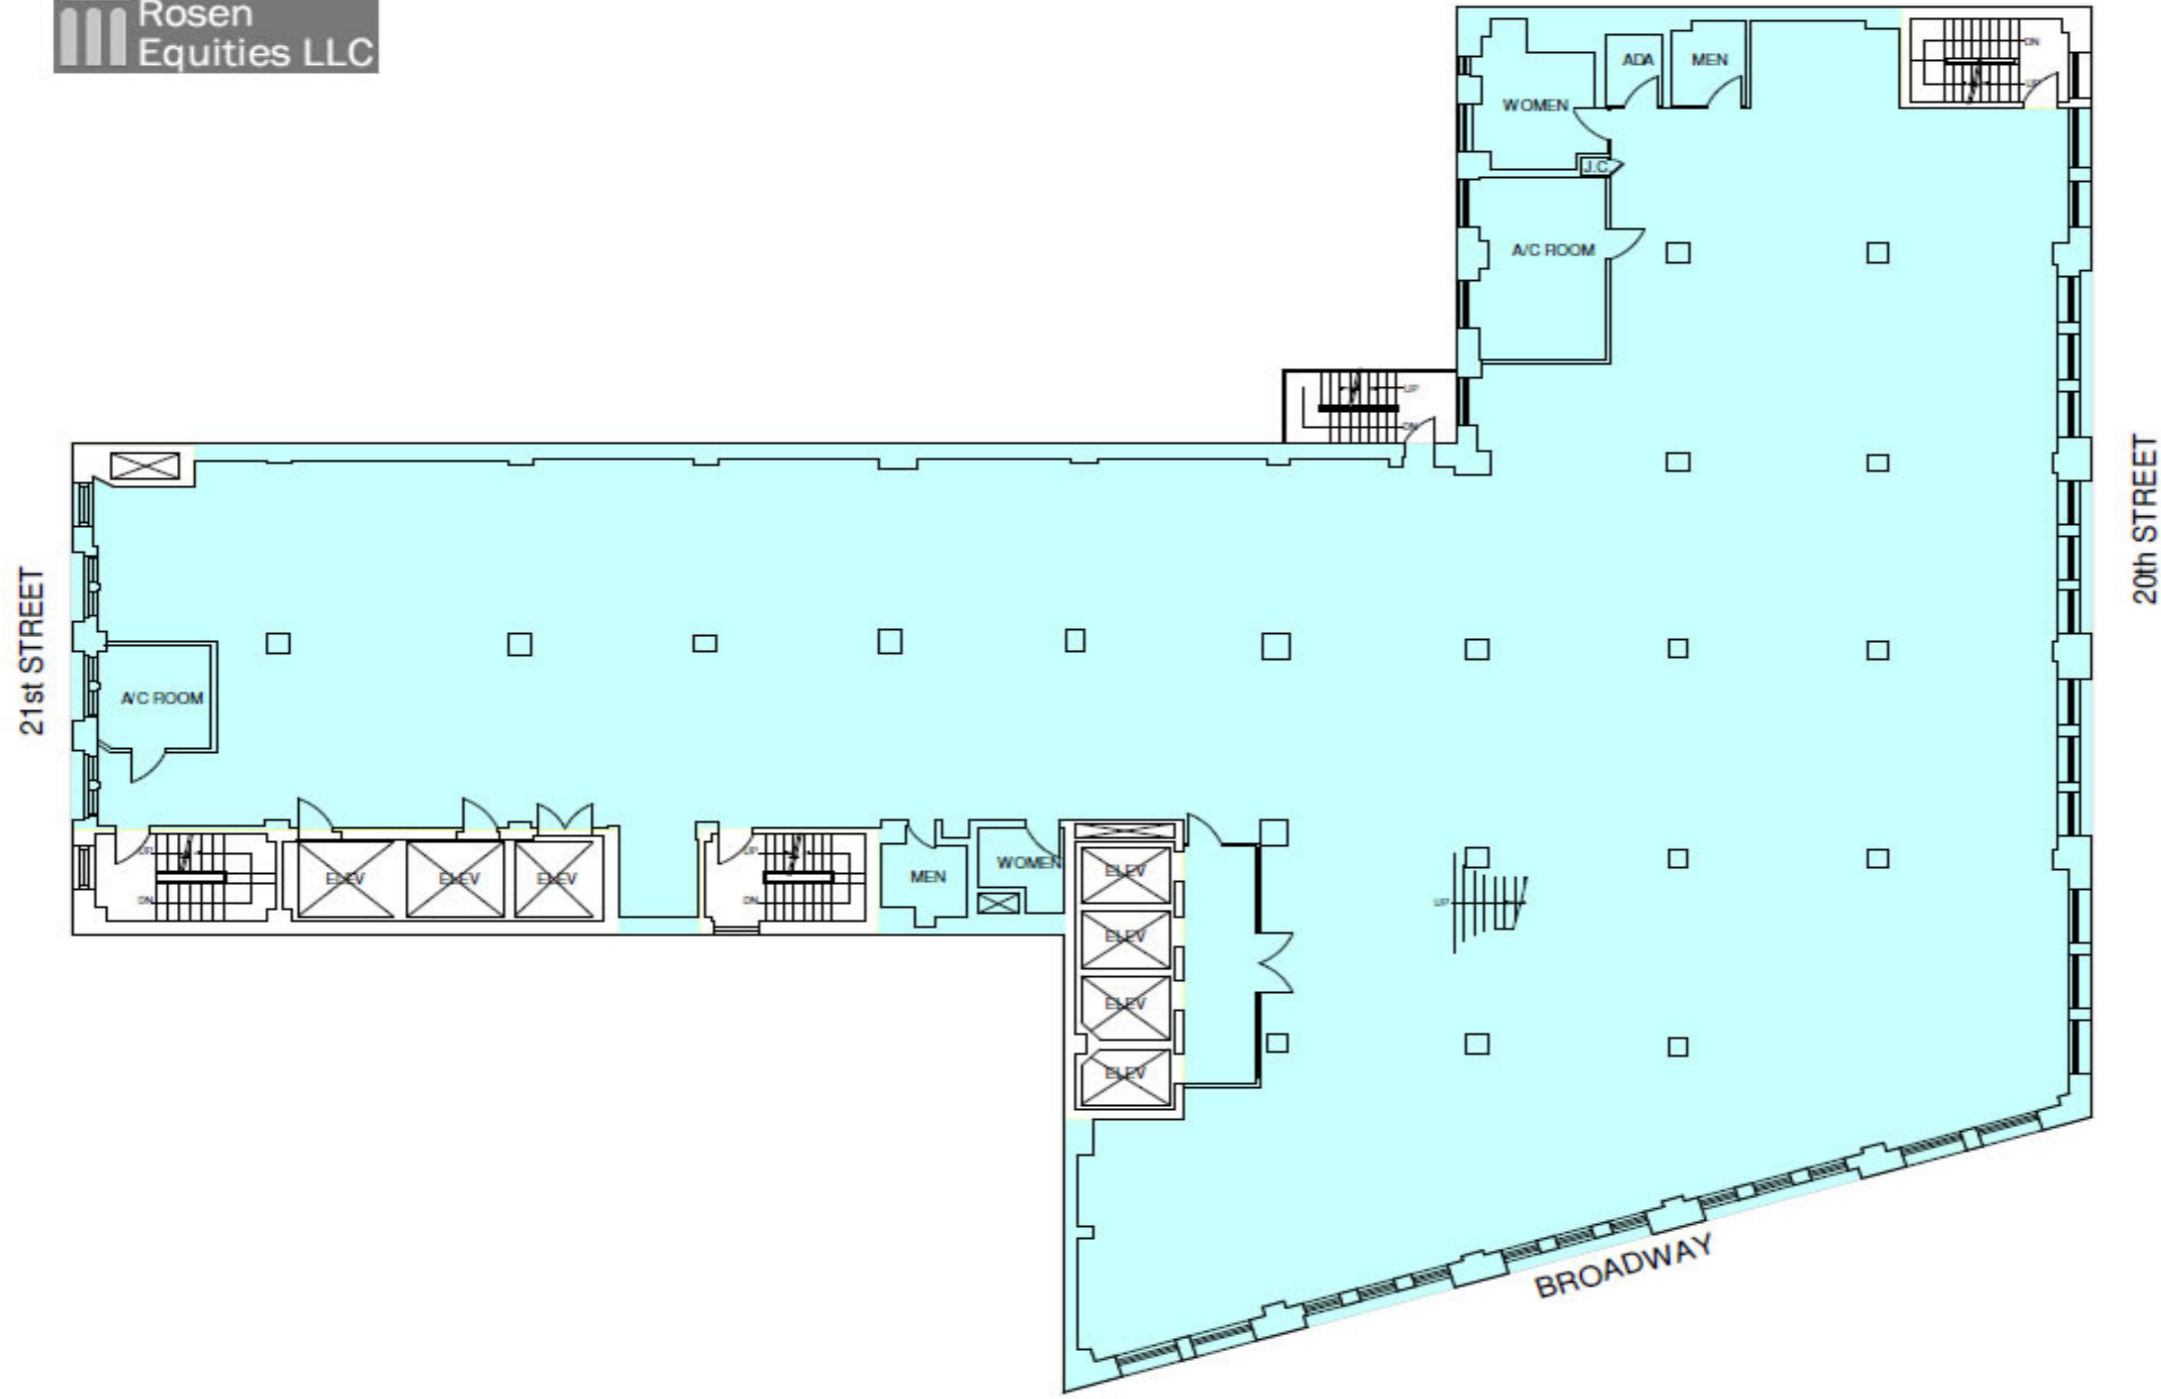

902 Broadway

Typical Floor Plan

Note: All dimensions and conditions are approximate and for information only

Koeppel Rosen LLC

40 East 69th Street
New York, NY 10021
212-249-1550
www.koeppelrosen.com

Scale: NTS
Date: February 18, 2016